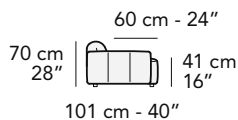

<p>Dimensions</p> <p>SMALL SOFA</p> <p>LARGE SOFA</p> <p>SMALL SOFA SECTIONAL</p> <p>LARGE SOFA SECTIONAL</p> <p>SMALL SOFA BUMPER</p> <p>LARGE SOFA BUMPER</p>	<p>W87" / D40" / SD24-28" / H28-39" / SH16"</p> <p>W95" / D40" / SD24-28" / H28-39" / SH16"</p> <p>W112" / D59" / SD24-28" / H28-39" / SH16"</p> <p>W134" / SD24-28" / SD24-28" / H28-39" / SH16"</p> <p>W130" / D110" / SD24-28" / H28-39" / SH16"</p> <p>W138" / D114" / SD24-28" / H28-39" / SH16"</p>
<p>Options</p>	<p>Configuration of motion and/or fixed sections</p> <p>Upholstery</p> <p>Stitching for leather</p>
<p>Details</p>	<p>Frame: wooden structure, seat suspensions in reinforced elastic webbing</p> <p>Seat cushions in eco-friendly open cell polyurethane foam with different densities.</p> <p>Back cushions in eco-friendly open cell polyurethane foam covered with a Tecnoform layer.</p> <p>Metal legs</p> <p>Backrests equipped with junction mechanism that folds inwards</p>
<p>Material</p>	<p>Not removable coverings</p> <p>Leather or fabric</p> <p>Legs in black thermoplastic material</p>

prices subject to change | delivery not included

FRONTALE
FRONT

LATERALE
DEPTH

PARETE - WALL

3200

242 cm - 95"

3000

222 cm - 87"

6032

195 cm - 77"

6031

195 cm - 77"

A

1903

98 cm - 39"

1902

172 cm - 68"

1602

148 cm - 58"

1601

148 cm - 58"

5202

111 cm - 44"

5201