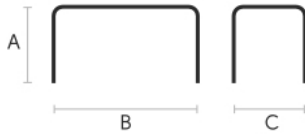

Dimensions	
SMALL	W45.7" / H29.9" / L86.6"
LARGE	W47.2" / H29.9" / L98.4"
Details	Fixed table with a Baydur base with brushed concrete effect leather insert
Material	Glass or crystalceramic barrel top. Baydur base Leather insert
Options	Top Base finish Size

Dimensions

	A (cm) (inch)	B (cm) (inch)	C (cm) (inch)
220x116 (cm) (inch)	76 29.9	220 86.6	116 45.7
250x120 (cm) (inch)	76 29.9	250 98.4	120 47.2

Volumetric Details

Weight 195 Kg
Volume 0.77 mc
Package 2