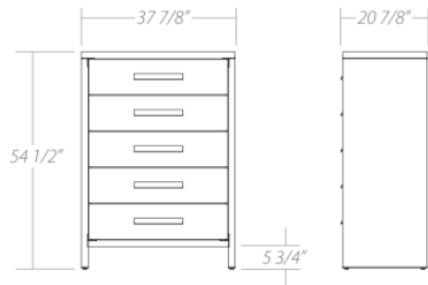

Dimensions	
SHORT DRAWER	W25 7/8" / D19" / H22 3/8"
WIDE DRAWER	W37 7/8" / D20 7/8" / H25 3/8"
Material	Solid birch, tempered glass, etched mirror, porcelain or solid birch Powder coated steel Fabric and vinyl Engineered wood
Options	Steel color + finish Oak water-based UV-cured finish Drawer upholstery
Details	Push to open mechanism Adjustable feet Fully welded internal steel frame Coordinating dressers available

prices subject to change | delivery not included

Available sizes/ Dimensions disponibles:

2 drawer night stand/ Table de nuit 2 tiroirs

2 drawer XL night stand/ Table de nuit 2 tiroirs XL

5 drawer chest/ Commode 5 tiroirs

6 drawer double dresser/ Bureau double 6 tiroirs