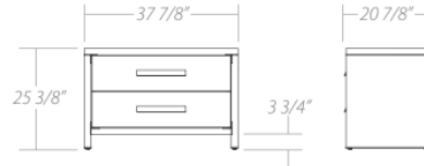

Dimensions	
SHORT DRAWER	W25 7/8" / D19" / H22 3/8"
WIDE DRAWER	W37 7/8" / D20 7/8" / H25 3/8"
Material	Solid birch, tempered glass, etched mirror, porcelain or solid birch Powder coated steel Fabric and vinyl Engineered wood
Options	Steel color + finish Oak water-based UV-cured finish Drawer upholstery
Details	Push to open mechanism Adjustable feet Fully welded internal steel frame Coordinating dressers available

prices subject to change | delivery not included

Available sizes/ Dimensions disponibles:

2 drawer night stand/ Table de nuit 2 tiroirs

2 drawer XL night stand/ Table de nuit 2 tiroirs XL

5 drawer chest/ Commode 5 tiroirs