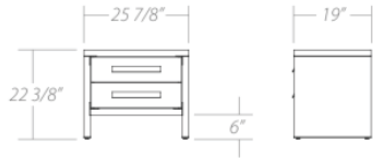

Dimensions	
SHORT DRAWER	W25 7/8" / D19" / H22 3/8"
WIDE DRAWER	W37 7/8" / D20 7/8" / H25 3/8"
Material	Solid birch, tempered glass, etched mirror, porcelain or solid birch Powder coated steel Fabric and vinyl Engineered wood
Options	Steel color + finish Oak water-based UV-cured finish Drawer upholstery
Details	Push to open mechanism Adjustable feet Fully welded internal steel frame Coordinating dressers available

prices subject to change | delivery not included

Available sizes/ Dimensions disponibles:

2 drawer night stand/ Table de nuit 2 tiroirs

2 drawer XL night stand/ Table de nuit 2 tiroirs XL

5 drawer chest/ Commode 5 tiroirs