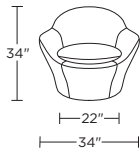

Dimensions	W34" / D33" / SD24" / H34" / SH18" / AH23"
Options	Fabric or Leather
Details	Advanced unidirectional suspension system Premium high-density high-resiliency foam seats Quick-ship delivery Limited lifetime warranty on frame and suspension Tight arms and back Swivel base
Material	Leather or fabric Metal leg High density or extra firm foam

FLZ-CHS-ST

FLZ-CHS-ST

Please use actual leather, fabric and Ultrasuede swatches when specifying furniture as the colors shown may vary due to the printing process.

*Note: arm height for this frame is measured at the highest point of the curved arm.

Scale: 1/4 inch = 1 foot
All dimensions are approximate and subject to change.
Specify components from the sitting position.

V07.20.23