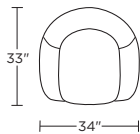

Dimensions	W34" / D33" / SD24" / H34" / SH18" / AH23"
Options	Fabric or Leather
Details	Advanced unidirectional suspension system Premium high-density high-resiliency foam seats Quick-ship delivery Limited lifetime warranty on frame and suspension Tight arms and back Swivel base
Material	Leather or fabric Metal leg High density or extra firm foam

FLZ-CHS-ST

FLZ-CHS-ST

Please use actual leather, fabric and Ultrasuede swatches when specifying furniture as the colors shown may vary due to the printing process.

*Note: arm height for this frame is measured at the highest point of the curved arm.

Scale: 1/4 inch = 1 foot
All dimensions are approximate and subject to change.
Specify components from the sitting position.

V07.20.23