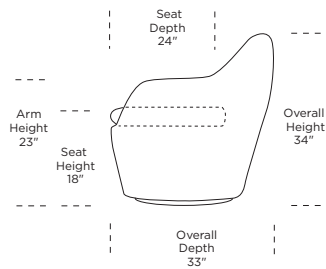

Dimensions	W34" / D33" / SD24" / H34" / SH18" / AH23"
Options	Fabric or Leather
Details	Advanced unidirectional suspension system Premium high-density high-resiliency foam seats Quick-ship delivery Limited lifetime warranty on frame and suspension Tight arms and back Swivel base
Material	Leather or fabric Metal leg High density or extra firm foam

FLZ-CHS-ST

FLZ-CHS-ST

Please use actual leather, fabric and Ultrasuede swatches when specifying furniture as the colors shown may vary due to the printing process.

*Note: arm height for this frame is measured at the highest point of the curved arm.

Scale: 1/4 inch = 1 foot
All dimensions are approximate and subject to change.
Specify components from the sitting position.

V07.20.23