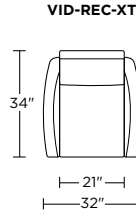

*Please use actual leather, fabric, Crypton®, Sunbrella® and Ultrasuede® swatches when specifying furniture as the colors shown may vary due to the printing process.*

Wall Clearance is 16"

Scale: 1/4 inch = 1 foot  
All dimensions are approximate and subject to change.  
Specify components from the sitting position.