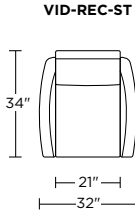

*Please use actual leather, fabric, Crypton®, Sunbrella® and Ultrasuede® swatches when specifying furniture as the colors shown may vary due to the printing process.*

Wall Clearance is 16"

Scale: 1/4 inch = 1 foot  
All dimensions are approximate and subject to change.  
Specify components from the sitting position.