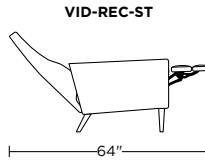

*Please use actual leather, fabric, Crypton®, Sunbrella® and Ultrasuede® swatches when specifying furniture as the colors shown may vary due to the printing process.*

Wall Clearance is 16"

Scale: 1/4 inch = 1 foot  
All dimensions are approximate and subject to change.  
Specify components from the sitting position.