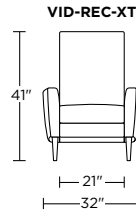

*Please use actual leather, fabric, Crypton®, Sunbrella® and Ultrasuede® swatches when specifying furniture as the colors shown may vary due to the printing process.*

Wall Clearance is 16"

Scale: 1/4 inch = 1 foot  
All dimensions are approximate and subject to change.  
Specify components from the sitting position.