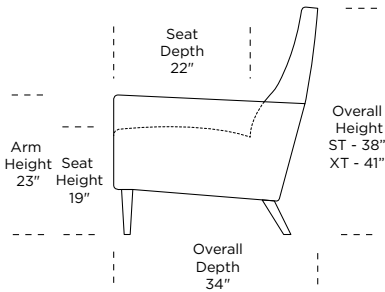

<b>Dimensions</b>	
SMALL	W32" / D34-64" / SD22" / H38" / SH19" / AH23"
LARGE	W32" / D34-67" / SD22" / H41" / SH19" / AH23"
<b>Options</b>	Configuration Upholstery Base finish
<b>Details</b>	Advanced unidirectional suspension system Premium high-density, high-resiliency foam seat Tight back and seat cushion Single-needle top-stitch Lifetime warranty on frame and suspension Motorized recliner with an in-arm control panel that is easy to use and includes a USB charging port
<b>Material</b>	Leather or fabric High-density, high-resiliency foam seat Solid wood legs available in Natural Walnut or Gray Ash Metal legs available in Antique Brass, Burnished Bronze or Polished Nickel

*Please use actual leather, fabric, Crypton®, Sunbrella® and Ultrasuede® swatches when specifying furniture as the colors shown may vary due to the printing process.*

Wall Clearance is 16"

Scale: 1/4 inch = 1 foot  
All dimensions are approximate and subject to change.  
Specify components from the sitting position.