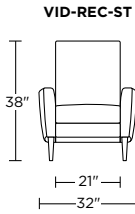

*Please use actual leather, fabric, Crypton®, Sunbrella® and Ultrasuede® swatches when specifying furniture as the colors shown may vary due to the printing process.*

Wall Clearance is 16"

Scale: 1/4 inch = 1 foot  
All dimensions are approximate and subject to change.  
Specify components from the sitting position.