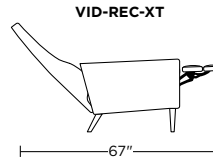

*Please use actual leather, fabric, Crypton®, Sunbrella® and Ultrasuede® swatches when specifying furniture as the colors shown may vary due to the printing process.*

Wall Clearance is 16"

Scale: 1/4 inch = 1 foot  
All dimensions are approximate and subject to change.  
Specify components from the sitting position.