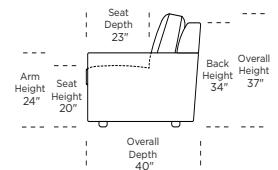

Dimensions	
COT SIZE	W47" / D40" / SD23" / H34" / SH20"
TWIN SIZE	W56" / D40" / SD23" / H34" / SH20"
FULL SIZE	W71" / D40" / SD23" / H34" / SH20"
QUEEN SIZE	W77" / D40" / SD23" / H34" / SH20"
QUEEN PLUS SIZE	W83" / D40" / SD23" / H34" / SH20"
QUEEN PLUS SIZE W/ CHAISE	W83" / D40" / SD67" / H34" / SH20"
KING SIZE	W93" / D40" / SD23" / H34" / SH20"
Options	Configuration Upholstery legs Tuft
Details	Featuring the patented Tiffany 24/7™ platform sleep system Zero Wall Clearance Loose Back and Seat Cushions Room to stretch out with true 80 inches of bed room-length sleeping surface Double-needle top-stitch detail on arm High-density, high-resiliency foam seat cushions
Material	Leather or fabric Metal leg

prices subject to change | delivery not included

Comfort Sleeper® by American Leather®

Standard Comfort Sleeper®

- Features:**
- Featuring the patented Tiffany 24/7™ platform sleep system
 - Room to stretch out with true 80 inches of bedroom-length sleeping surface
 - Ultimate comfort on five inches of plush, high-density foam mattress
 - Under-sofa dust covers keeps dust and dirt from ever touching the mattress
 - Zero wall clearance
 - Quick-ship delivery
 - Single-needle top-stitch
 - High-density, high-resiliency foam seat cushions
 - Loose back and seat cushions
 - Lifetime warranty on frame
 - 10-year mechanism warranty

Leg height is 2"

Please use actual leather, fabric, Crypton®, Sunbrella® and Ultrasuede® swatches when specifying furniture as the colors shown may vary due to the printing process.

Note: Seat depth includes cushion overhang which may be up to 1"

* Picture shows left arm seated. Please specify left or right arm seated when ordering.
 All orders are in seated position.
 † Dotted lines for Queen Plus sizes indicates the number of seats.
 All dimensions are approximate and subject to change.