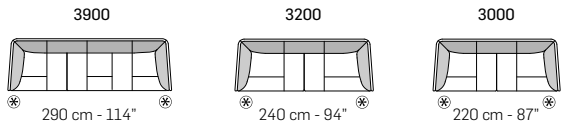

<b>Dimensions</b>	
SMALL SOFA	W87" / D36" / H29" / SH17" / SD26"
MEDIUM SOFA	W94" / D36" / H29" / SH17" / SD26"
LARGE SOFA	W114" / D36" / H29" / SH17" / SD26"
<b>Options</b>	Modular sofa sections, Multiple sizes Configuration Upholstery material
<b>Details</b>	Seat suspensions in reinforced elastic webbing. Paddings in eco-friendly open cell polyurethane foam, with diferent densities. Covering in leather or fabric. Not removable coverings. Metal legs in Gunmetal, Satin Brass, Antique bronze Stitchings only for leather covering
<b>Material</b>	Fabric or leather, Solid hardwood, Steel, Foam, Polyseter fiber

prices subject to change | delivery not included

tutti gli elementi del gruppo A hanno lo stesso modulo di seduta - all items in group A have the same seat width

tutti gli elementi del gruppo B hanno lo stesso modulo di seduta - all items in group B have the same seat width