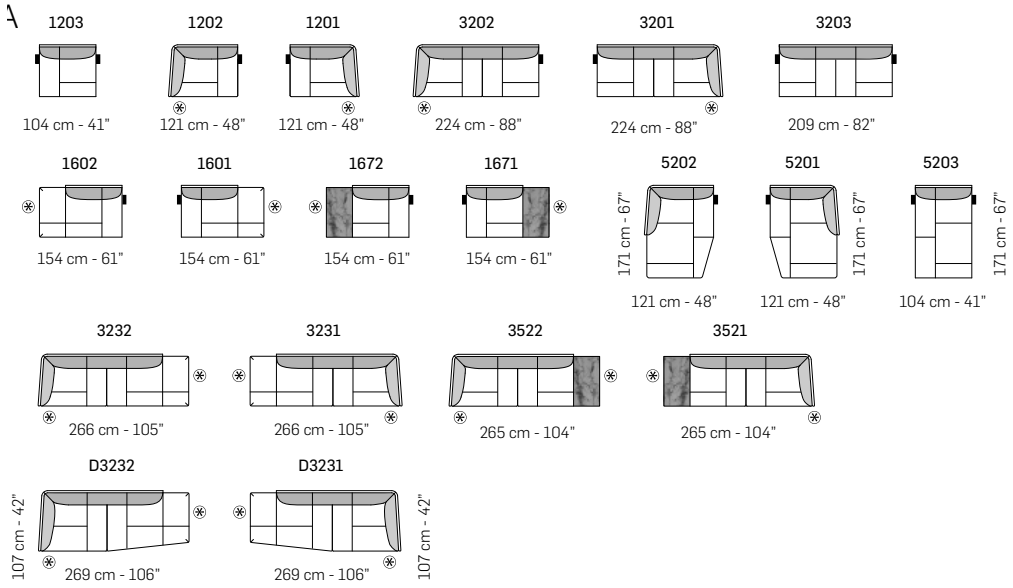

<b>Dimensions</b>	
SMALL SOFA	W87" / D36" / H29" / SH17" / SD26"
MEDIUM SOFA	W94" / D36" / H29" / SH17" / SD26"
LARGE SOFA	W114" / D36" / H29" / SH17" / SD26"
<b>Options</b>	Modular sofa sections, Multiple sizes Configuration Upholstery material
<b>Details</b>	Seat suspensions in reinforced elastic webbing. Paddings in eco-friendly open cell polyurethane foam, with diferent densities. Covering in leather or fabric. Not removable coverings. Metal legs in Gunmetal, Satin Brass, Antique bronze Stitchings only for leather covering
<b>Material</b>	Fabric or leather, Solid hardwood, Steel, Foam, Polyseter fiber

prices subject to change | delivery not included

tutti gli elementi del gruppo A hanno lo stesso modulo di seduta - all items in group A have the same seat width

tutti gli elementi del gruppo B hanno lo stesso modulo di seduta - all items in group B have the same seat width