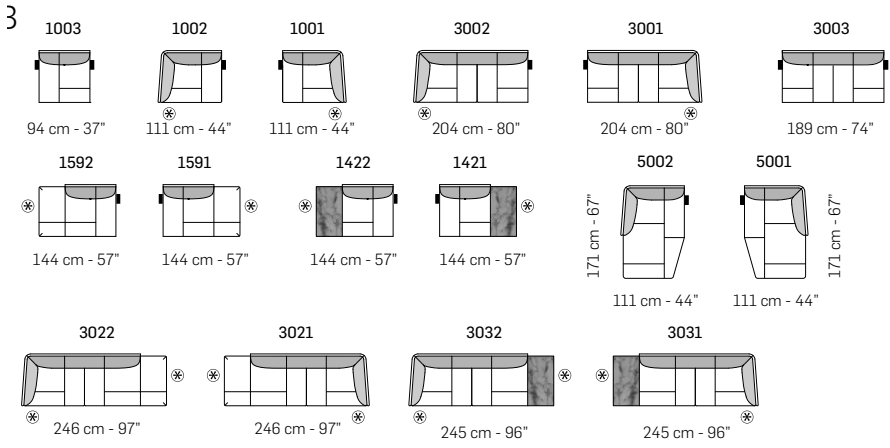

<b>Dimensions</b>	
SMALL SOFA	W87" / D36" / H29" / SH17" / SD26"
MEDIUM SOFA	W94" / D36" / H29" / SH17" / SD26"
LARGE SOFA	W114" / D36" / H29" / SH17" / SD26"
<b>Options</b>	Modular sofa sections, Multiple sizes Configuration Upholstery material
<b>Details</b>	Seat suspensions in reinforced elastic webbing. Paddings in eco-friendly open cell polyurethane foam, with diferent densities. Covering in leather or fabric. Not removable coverings. Metal legs in Gunmetal, Satin Brass, Antique bronze Stitchings only for leather covering
<b>Material</b>	Fabric or leather, Solid hardwood, Steel, Foam, Polyseter fiber

prices subject to change | delivery not included

tutti gli elementi del gruppo A hanno lo stesso modulo di seduta - all items in group A have the same seat width

tutti gli elementi del gruppo B hanno lo stesso modulo di seduta - all items in group B have the same seat width