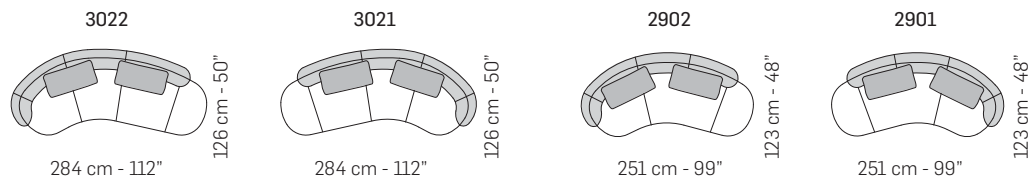

A

tutti gli elementi del gruppo A hanno lo stesso modulo di seduta - all items in group A have the same seat width

MPOSIZIONI CONSIGLIATE / SUGGESTED COMPOSITIONS

Scala 1:100
Ratio 1 to 100

Legenda / Legend

- Spalliera / Back Cushions
- Bracciolo / Armrest
- Aggancio Componibile / Connector
- Poggiareni / Kidneyrest
- Seduta / Seat Cushions

Note / Notes