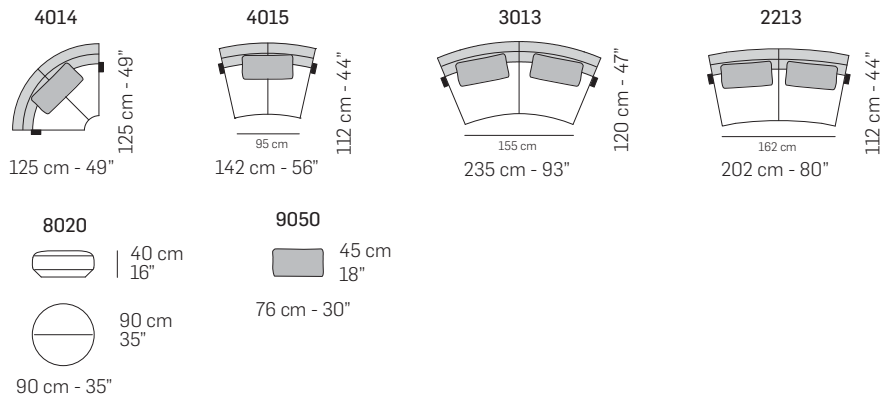

MPOSIZIONI CONSIGLIATE / SUGGESTED COMPOSITIONS