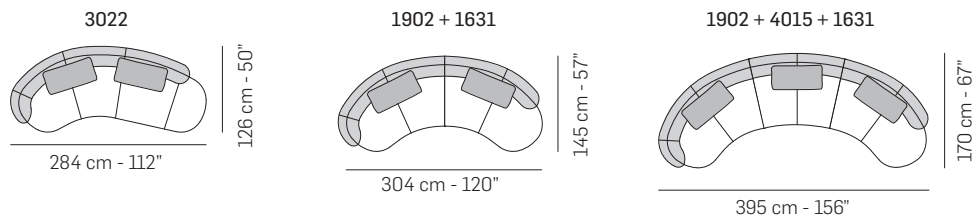

Scala 1:100
Ratio 1 to 100

Legenda / Legend

- Spalliera / Back Cushions
- Bracciolo / Armrest
- Aggancio Componibile / Connector
- Poggiareni / Kidneyrest
- Seduta / Seat Cushions

Note / Notes