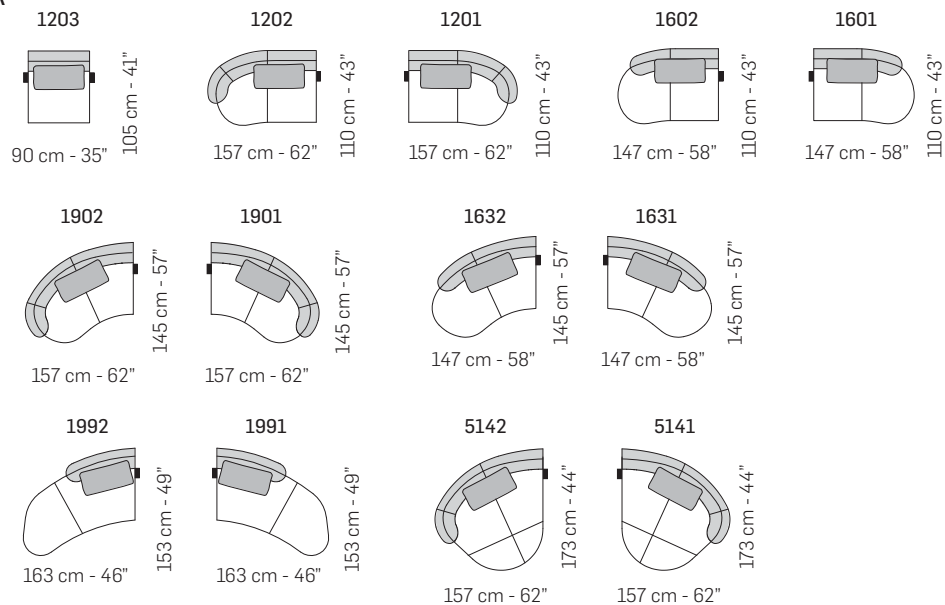

A

tutti gli elementi del gruppo A hanno lo stesso modulo di seduta - all items in group A have the same seat width