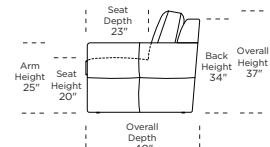

Comfort Sleeper® by American Leather®

Standard Comfort Sleeper®

Features:

- Featuring the patented Tiffany 24/7™ platform sleep system
- Room to stretch out with true 80 inches of bedroom-length sleeping surface
- Ultimate comfort on five inches of plush, high-density foam mattress
- Under-sofa dust covers keeps dust and dirt from ever touching the mattress
- Zero wall clearance
- Quick-ship delivery
- Single-needle top-stitch
- Double-needle top-stitch detail on arm
- High-density, high-resiliency foam seat cushions
- Loose back and seat cushions
- Lifetime warranty on frame
- 10-year mechanism warranty

Mattress Options:

- HiPerform with Crypton™ ticking
- Cooling Gel
- Tempur-Pedic®

Options:

- High-density, high-resiliency foam seat cushions encased in down and down back cushions available
- Bench seat cushion
- Tufted back and seat cushion decorative detail
- Ottomans available with casters

Leg height is 1/4"

Note: Seat depth includes cushion overhang which may be up to 1"

- Picture shows left arm seated. Please specify left or right arm seated when ordering.
- † All orders are in seated position.
- ‡ Dotted lines for Queen Plus sizes indicates the number of seats.
- All dimensions are approximate and subject to change.
- ‡ Chaise lifts up to reveal hidden storage space. • Storage