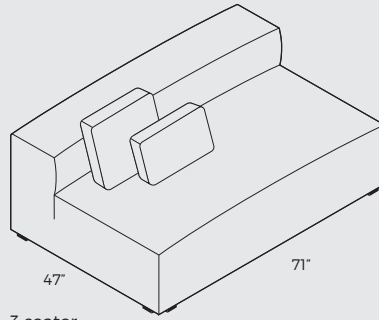

Dimensions	<p>OTTOMAN W47"/ D47"</p> <p>2 SEATER SOFA W94.5"/ D47" / H26.5" / SH16.5" /SD47"</p> <p>SOFA CHAISE OPEN-END W118"/D47"-71" / H26.5" / SH16.5" /SD47"</p> <p>SOFA CHAISE LARGE W189"/D47"-71" / H26.5" / SH16.5"" /SD47"</p>
Options	<p>Configuration</p> <p>Upholstery</p>
Details	<p>Fiber padding</p> <p>HR extra soft foam (1.9 lb/ft3)</p> <p>HR soft foam (2.2 lb/ft3)</p> <p>Chopped foam mix and feathers</p> <p>Springs</p> <p>Low reclining backrests</p>
Material	<p>Fabric</p>

prices subject to change | delivery not included

2. MODULES

IMPORTANT: Upholstered furniture is handmade using soft materials, therefore measurements can vary in all modules by up to +/- 1".
Modules and combinations shown in 2D drawings are left-sided. Modules and combinations can be mirrored from left to right.

2 seater
47"

3 seater
71"

arm 59"

Corner

Chaise Longue arm

Open end
right

Chaise Longue covered sides

Rest Assured