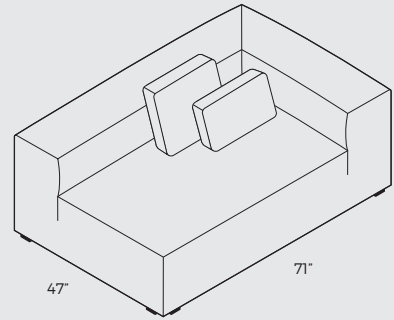

Dimensions	<p>OTTOMAN W47"/ D47"</p> <p>2 SEATER SOFA W94.5"/ D47" / H26.5" / SH16.5" /SD47"</p> <p>SOFA CHAISE OPEN-END W118"/D47"-71" / H26.5" / SH16.5" /SD47"</p> <p>SOFA CHAISE LARGE W189"/D47"-71" / H26.5" / SH16.5"" /SD47"</p>
Options	<p>Configuration</p> <p>Upholstery</p>
Details	<p>Fiber padding</p> <p>HR extra soft foam (1.9 lb/ft3)</p> <p>HR soft foam (2.2 lb/ft3)</p> <p>Chopped foam mix and feathers</p> <p>Springs</p> <p>Low reclining backrests</p>
Material	<p>Fabric</p>

prices subject to change | delivery not included

2. MODULES

IMPORTANT: Upholstered furniture is handmade using soft materials, therefore measurements can vary in all modules by up to +/- 1".
Modules and combinations shown in 2D drawings are left-sided. Modules and combinations can be mirrored from left to right.

2 seater
47"

3 seater
71"

arm 59"

Corner

Chaise Longue arm

Open end
right

Chaise Longue covered sides

Rest Assured