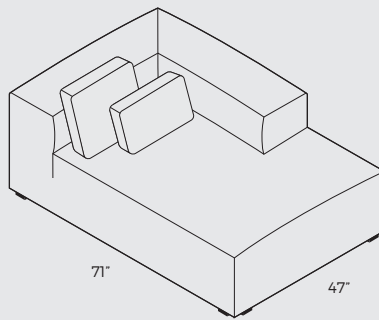

Dimensions	<p>OTTOMAN W47"/ D47"</p> <p>2 SEATER SOFA W94.5"/ D47" / H26.5" / SH16.5" /SD47"</p> <p>SOFA CHAISE OPEN-END W118"/D47"-71" / H26.5" / SH16.5" /SD47"</p> <p>SOFA CHAISE LARGE W189"/D47"-71" / H26.5" / SH16.5"" /SD47"</p>
Options	<p>Configuration</p> <p>Upholstery</p>
Details	<p>Fiber padding</p> <p>HR extra soft foam (1.9 lb/ft3)</p> <p>HR soft foam (2.2 lb/ft3)</p> <p>Chopped foam mix and feathers</p> <p>Springs</p> <p>Low reclining backrests</p>
Material	<p>Fabric</p>

prices subject to change | delivery not included

2. MODULES

IMPORTANT: Upholstered furniture is handmade using soft materials, therefore measurements can vary in all modules by up to +/- 1".
Modules and combinations shown in 2D drawings are left-sided. Modules and combinations can be mirrored from left to right.

2 seater
47"

3 seater
71"

arm 59"

Corner

Chaise Longue arm

Open end
right

Chaise Longue covered sides

Rest Assured