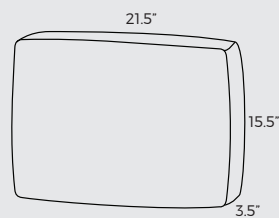

Deco cushion
21.5"x15.5"x3.5"