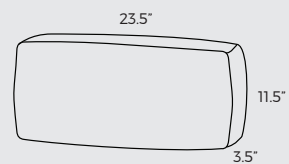

Deco cushion
23.5"x11.5"x3.5"