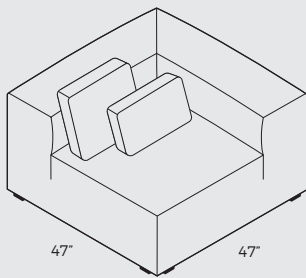

Dimensions	<p>OTTOMAN W47"/ D47"</p> <p>2 SEATER SOFA W94.5"/ D47" / H26.5" / SH16.5" /SD47"</p> <p>SOFA CHAISE OPEN-END W118"/D47"-71" / H26.5" / SH16.5" /SD47"</p> <p>SOFA CHAISE LARGE W189"/D47"-71" / H26.5" / SH16.5"" /SD47"</p>
Options	<p>Configuration</p> <p>Upholstery</p>
Details	<p>Fiber padding</p> <p>HR extra soft foam (1.9 lb/ft3)</p> <p>HR soft foam (2.2 lb/ft3)</p> <p>Chopped foam mix and feathers</p> <p>Springs</p> <p>Low reclining backrests</p>
Material	<p>Fabric</p>

prices subject to change | delivery not included

2. MODULES

IMPORTANT: Upholstered furniture is handmade using soft materials, therefore measurements can vary in all modules by up to +/- 1".
Modules and combinations shown in 2D drawings are left-sided. Modules and combinations can be mirrored from left to right.

2 seater
47"

3 seater
71"

arm 59"

Corner

Chaise Longue arm

Open end
right

Chaise Longue covered sides

Rest Assured