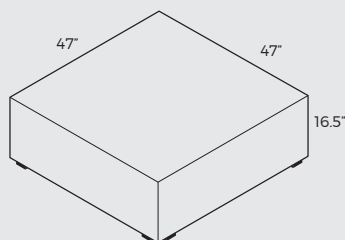

3. ACCESSORIES

Footstool
47"x47"