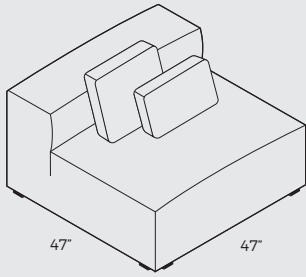

Dimensions	<p>OTTOMAN W47"/ D47"</p> <p>2 SEATER SOFA W94.5"/ D47" / H26.5" / SH16.5" /SD47"</p> <p>SOFA CHAISE OPEN-END W118"/D47"-71" / H26.5" / SH16.5" /SD47"</p> <p>SOFA CHAISE LARGE W189"/D47"-71" / H26.5" / SH16.5"" /SD47"</p>
Options	<p>Configuration</p> <p>Upholstery</p>
Details	<p>Fiber padding</p> <p>HR extra soft foam (1.9 lb/ft3)</p> <p>HR soft foam (2.2 lb/ft3)</p> <p>Chopped foam mix and feathers</p> <p>Springs</p> <p>Low reclining backrests</p>
Material	<p>Fabric</p>

prices subject to change | delivery not included

2. MODULES

IMPORTANT: Upholstered furniture is handmade using soft materials, therefore measurements can vary in all modules by up to +/- 1".
Modules and combinations shown in 2D drawings are left-sided. Modules and combinations can be mirrored from left to right.

2 seater
47"

3 seater
71"

arm 59"

Corner

Chaise Longue arm

Open end
right

Chaise Longue covered sides

Rest Assured