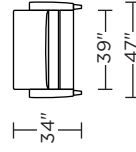

Options:

- Wood legs in Dune, Ebony, Mink, or Oiled Ash finish

Mattress:

- Four inches of high-density, high-resiliency foam

Leg height is 4"

Please use actual leather, fabric, Crypton®, Sunbrella® and Ultrasuede® swatches when specifying furniture as the colors shown may vary due to the printing process.

NAO-CH2-TS

NAO-CH2-CS

NAO-CH2-TS

NAO-CH2-CS

Scale: 1/8 inch = 1 foot
All dimensions are approximate and subject to change.
Specify components from the sitting position.

V11.30.23