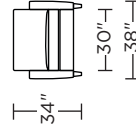

Options:

- Wood legs in Dune, Ebony, Mink, or Oiled Ash finish

Mattress:

- Four inches of high-density, high-resiliency foam

Leg height is 4"

Please use actual leather, fabric, Crypton®, Sunbrella® and Ultrasuede® swatches when specifying furniture as the colors shown may vary due to the printing process.

NAO-CH2-TS

NAO-CH2-CS

NAO-CH2-TS

NAO-CH2-CS

Scale: 1/8 inch = 1 foot
All dimensions are approximate and subject to change.
Specify components from the sitting position.

V11.30.23