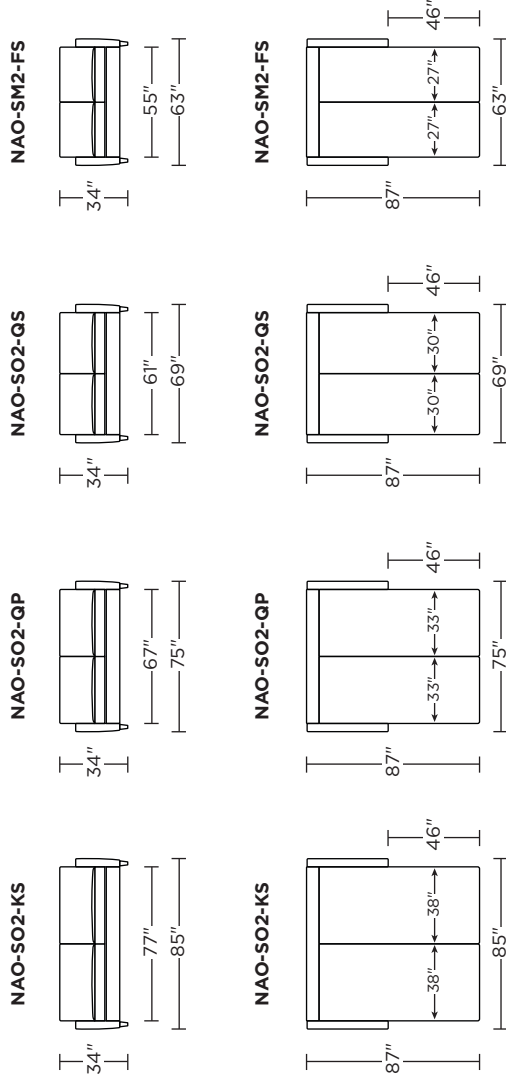

Dimensions	
CHAIR SIZE	W38" / D41" / SD24" / H34" / SH18"
HALF COT SIZE	W47" / D41" / SD24" / H34" / SH18"
TWIN SIZE	W63" / D39" / SD24" / H34" / SH18"
FULL SIZE	W69" / D39" / SD24" / H34" / SH18"
QUEEN SIZE	W75" / D39" / SD24" / H34" / SH18"
KING SIZE	W85" / D39" / SD24" / H34" / SH18"
Material	Leather or fabric High density foam Metal Down (optional) Wood legs
Options	Sections + configuration Upholstery Bed sizes from cot to king Premier foam, softer gel, or Tempur-Pedic mattress Chrome or (acorn, espresso or walnut finish) wood legs
Details	80 inches of bedroom-length sleeping surface High-density, high-resiliency foam seat cushions Lifetime warranty on frame 10-year mechanism warranty

Options:

- Wood legs in Dune, Ebony, Mink, or Oiled Ash finish

Mattress:

- Four inches of high-density, high-resiliency foam

Leg height is 4"

Please use actual leather, fabric, Crypton®, Sunbrella® and Ultrasuede® swatches when specifying furniture as the colors shown may vary due to the printing process.

NAO-CH2-TS

NAO-CH2-CS

NAO-CH2-TS

NAO-CH2-CS

Scale: 1/8 inch = 1 foot
All dimensions are approximate and subject to change.
Specify components from the sitting position.

V11.30.23