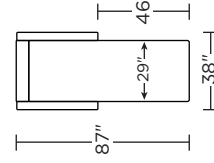

NAO-CH2-TS

NAO-CH2-CS

NAO-CH2-TS

NAO-CH2-CS

Scale: 1/8 inch = 1 foot
All dimensions are approximate and subject to change.
Specify components from the sitting position.

V11.30.23