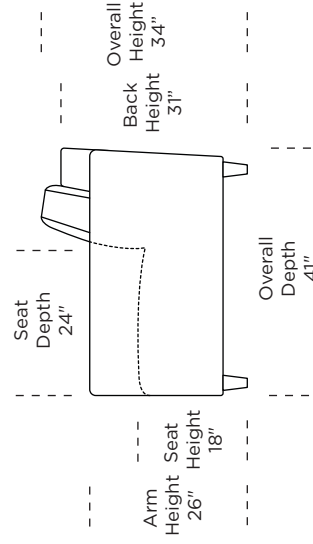

Dimensions	
CHAIR SIZE	W38" / D41" / SD24" / H34" / SH18"
HALF COT SIZE	W47" / D41" / SD24" / H34" / SH18"
TWIN SIZE	W63" / D39" / SD24" / H34" / SH18"
FULL SIZE	W69" / D39" / SD24" / H34" / SH18"
QUEEN SIZE	W75" / D39" / SD24" / H34" / SH18"
KING SIZE	W85" / D39" / SD24" / H34" / SH18"
Material	Leather or fabric High density foam Metal Down (optional) Wood legs
Options	Sections + configuration Upholstery Bed sizes from cot to king Premier foam, softer gel, or Tempur-Pedic mattress Chrome or (acorn, espresso or walnut finish) wood legs
Details	80 inches of bedroom-length sleeping surface High-density, high-resiliency foam seat cushions Lifetime warranty on frame 10-year mechanism warranty

Options:

- Wood legs in Dune, Ebony, Mink, or Oiled Ash finish

Mattress:

- Four inches of high-density, high-resiliency foam

Leg height is 4"

Please use actual leather, fabric, Crypton®, Sunbrella® and Ultrasuede® swatches when specifying furniture as the colors shown may vary due to the printing process.

NAO-CH2-TS

NAO-CH2-CS

NAO-CH2-TS

NAO-CH2-CS

Scale: 1/8 inch = 1 foot
All dimensions are approximate and subject to change.
Specify components from the sitting position.

V11.30.23