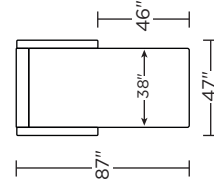

Dimensions	
CHAIR SIZE	W38" / D41" / SD24" / H34" / SH18"
HALF COT SIZE	W47" / D41" / SD24" / H34" / SH18"
TWIN SIZE	W63" / D39" / SD24" / H34" / SH18"
FULL SIZE	W69" / D39" / SD24" / H34" / SH18"
QUEEN SIZE	W75" / D39" / SD24" / H34" / SH18"
KING SIZE	W85" / D39" / SD24" / H34" / SH18"
Material	Leather or fabric High density foam Metal Down (optional) Wood legs
Options	Sections + configuration Upholstery Bed sizes from cot to king Premier foam, softer gel, or Tempur-Pedic mattress Chrome or (acorn, espresso or walnut finish) wood legs
Details	80 inches of bedroom-length sleeping surface High-density, high-resiliency foam seat cushions Lifetime warranty on frame 10-year mechanism warranty

Options:

- Wood legs in Dune, Ebony, Mink, or Oiled Ash finish

Mattress:

- Four inches of high-density, high-resiliency foam

Leg height is 4"

Please use actual leather, fabric, Crypton®, Sunbrella® and Ultrasuede® swatches when specifying furniture as the colors shown may vary due to the printing process.

NAO-CH2-TS

NAO-CH2-CS

NAO-CH2-TS

NAO-CH2-CS

Scale: 1/8 inch = 1 foot
All dimensions are approximate and subject to change.
Specify components from the sitting position.

V11.30.23