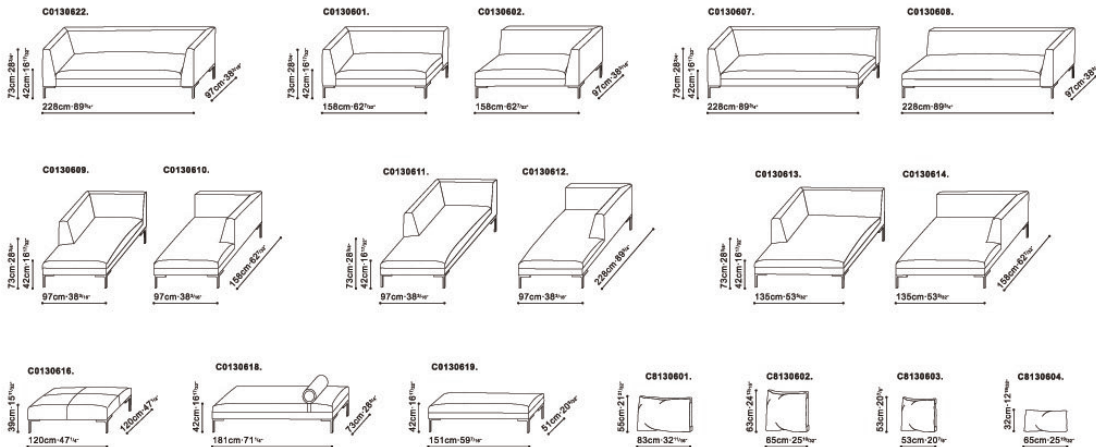

Sofa/Sectional 21

- Steel frame construction • Chrome plated Legs • Upholstery option: Fabric (removable) & Leather • Feather down back cushions • High resilient foam with feather down layered seat cushion •