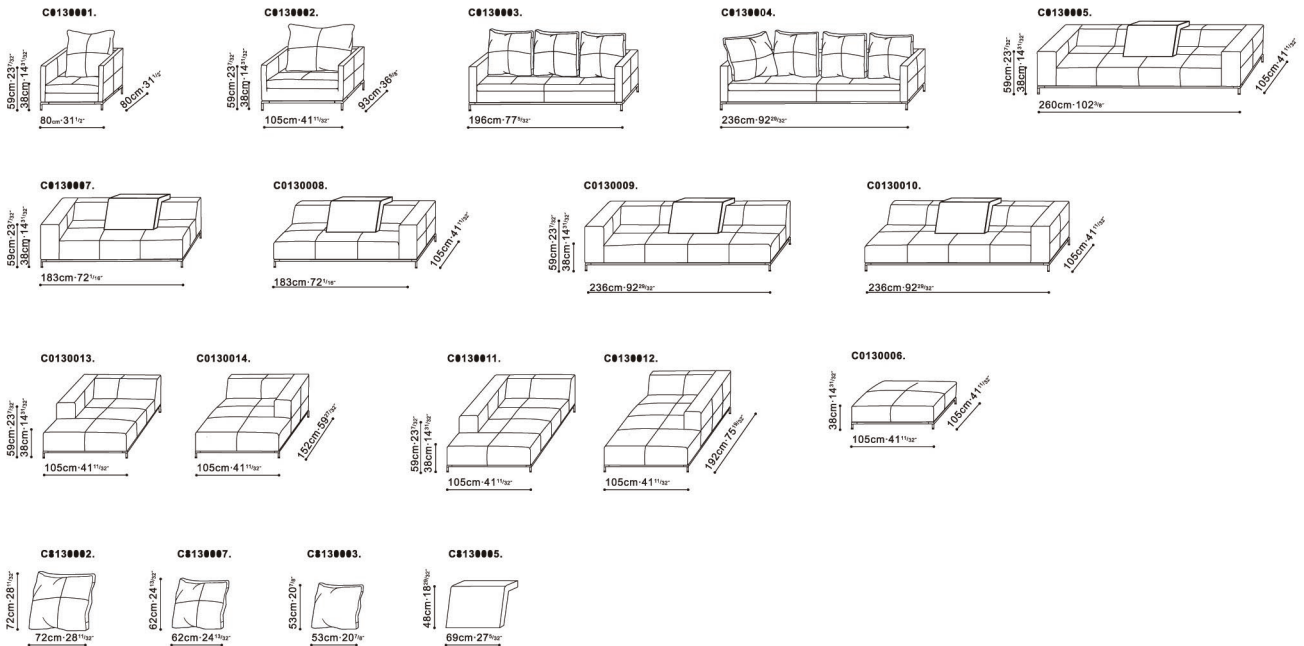

Sofa 3385

- Corner blocked solid birch frame construction with metal reinforcements
- Chrome plated tubular metal base with adjustable feet
- Upholstery option: Fabric (removable) & Leather
- Feather down back cushions
- High resilient foam seat cushion