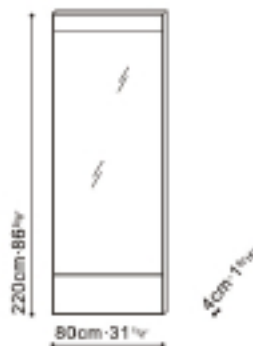

**BELL**

- Blacken steel frame •

C0716191.

Showroom 1122 NW Glisan • Portland, Oregon 97209
T 503.295.7336 • F 503.222.6173

Prices subject to change.
Local delivery and assembly
not included.