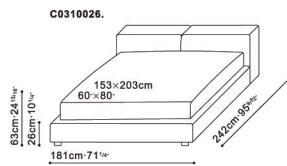

## Bed 3524

• Hardwood frame covered in polyurethane foam • Upholstery option: Fabric & Leather (removable) •

Showroom 1122 NW Glisan • Portland, Oregon 97209  
T 503.295.7336 • F 503.222.6173

info@efwmodern.com • ewfmodern.com