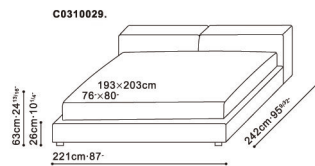

## Bed 3524

• Hardwood frame covered in polyurethane foam • Upholstery option: Fabric & Leather (removable) •

Showroom 1122 NW Glisan • Portland, Oregon 97209  
T 503.295.7336 • F 503.222.6173

info@efwmodern.com • ewfmodern.com