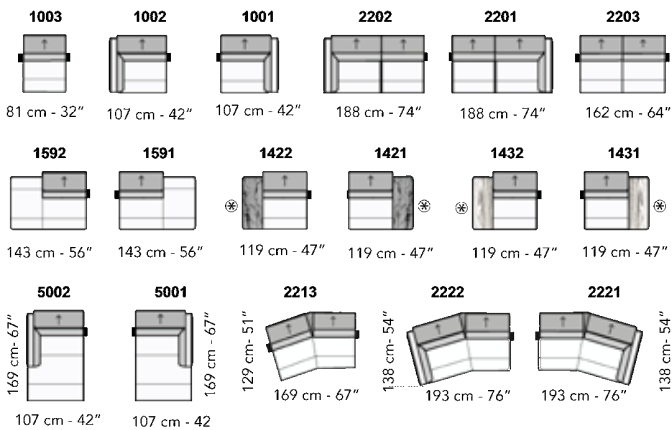

<b>Dimensions</b>	
SMALL SECTIONAL	W116.25" / CD66.5" / SD41.25" / SD22" / H21.5-39" / SH18"/ AH26"
LARGE SECTIONAL	W128" / CD66.5" / SD41.25" / SD22" / H21.5-39" / SH18"/ AH26"
<b>Options</b>	<ul style="list-style-type: none"> <li>Configuration</li> <li>Upholstery</li> <li>Finish for legs</li> <li>Armrest</li> </ul>
<b>Details</b>	<ul style="list-style-type: none"> <li>Upholstery available in fabric or leather</li> <li>Electrically adjustable headrest</li> <li>Legs in antique bronze with lower part painted in matte gold color</li> <li>Stitching available in matching or contrast color</li> </ul>
<b>Material</b>	<ul style="list-style-type: none"> <li>Frame: wooden structure, seat suspensions in reinforced elastic webbing</li> <li>Seat cushions in eco-friendly open cell polyurethane foam with different densities.</li> <li>Back cushions in eco-friendly open cell polyurethane foam with different densities covered with a Tecnoform layer.</li> <li>Metal legs</li> </ul>

prices subject to change | delivery not included

A ↓ all items in group A have the same seat width

B ↓ all items in group B have the same seat width

↓ These elements are compatible with all groups of versions