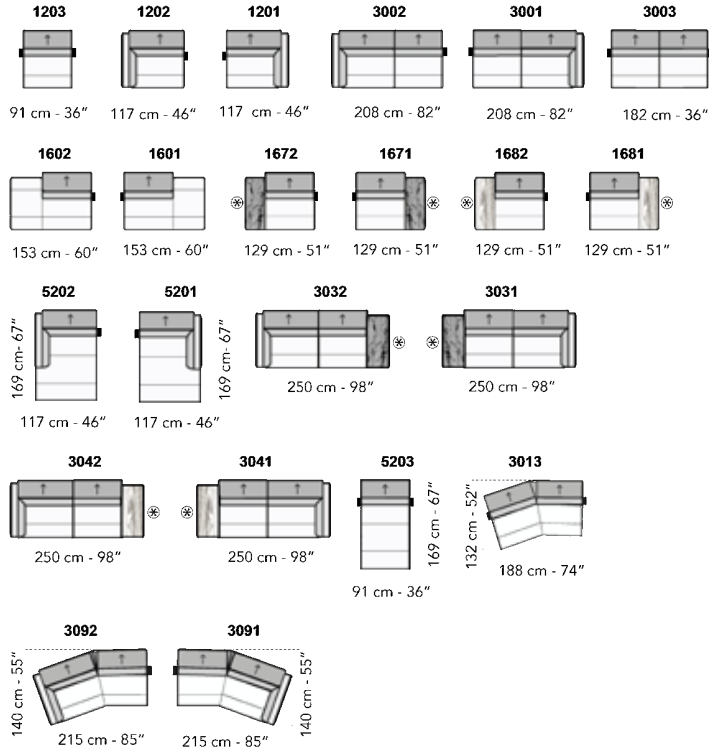

<b>Dimensions</b>	
SMALL SECTIONAL	W116.25" / CD66.5" / SD41.25" / SD22" / H21.5-39" / SH18"/ AH26"
LARGE SECTIONAL	W128" / CD66.5" / SD41.25" / SD22" / H21.5-39" / SH18"/ AH26"
<b>Options</b>	<ul style="list-style-type: none"> <li>Configuration</li> <li>Upholstery</li> <li>Finish for legs</li> <li>Armrest</li> </ul>
<b>Details</b>	<ul style="list-style-type: none"> <li>Upholstery available in fabric or leather</li> <li>Electrically adjustable headrest</li> <li>Legs in antique bronze with lower part painted in matte gold color</li> <li>Stitching available in matching or contrast color</li> </ul>
<b>Material</b>	<ul style="list-style-type: none"> <li>Frame: wooden structure, seat suspensions in reinforced elastic webbing</li> <li>Seat cushions in eco-friendly open cell polyurethane foam with different densities.</li> <li>Back cushions in eco-friendly open cell polyurethane foam with different densities covered with a Tecnoform layer.</li> <li>Metal legs</li> </ul>

prices subject to change | delivery not included

A ↓ all items in group A have the same seat width

B ↓ all items in group B have the same seat width

↓ These elements are compatible with all groups of versions