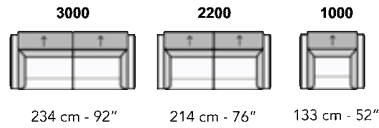

<b>Dimensions</b>	
SMALL SECTIONAL	W116.25" / CD66.5" / SD41.25" / SD22" / H21.5-39" / SH18"/ AH26"
LARGE SECTIONAL	W128" / CD66.5" / SD41.25" / SD22" / H21.5-39" / SH18"/ AH26"
<b>Options</b>	<ul style="list-style-type: none"> <li>Configuration</li> <li>Upholstery</li> <li>Finish for legs</li> <li>Armrest</li> </ul>
<b>Details</b>	<ul style="list-style-type: none"> <li>Upholstery available in fabric or leather</li> <li>Electrically adjustable headrest</li> <li>Legs in antique bronze with lower part painted in matte gold color</li> <li>Stitching available in matching or contrast color</li> </ul>
<b>Material</b>	<ul style="list-style-type: none"> <li>Frame: wooden structure, seat suspensions in reinforced elastic webbing</li> <li>Seat cushions in eco-friendly open cell polyurethane foam with different densities.</li> <li>Back cushions in eco-friendly open cell polyurethane foam with different densities covered with a Tecnoform layer.</li> <li>Metal legs</li> </ul>

prices subject to change | delivery not included

A ↓ all items in group A have the same seat width

B ↓ all items in group B have the same seat width

↓ These elements are compatible with all groups of versions