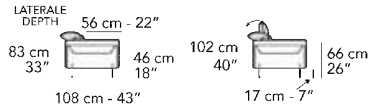

<b>Dimensions</b>	
SMALL SECTIONAL	W116.25" / CD66.5" / SD41.25" / SD22" / H21.5-39" / SH18"/ AH26"
LARGE SECTIONAL	W128" / CD66.5" / SD41.25" / SD22" / H21.5-39" / SH18"/ AH26"
<b>Options</b>	<ul style="list-style-type: none"> <li>Configuration</li> <li>Upholstery</li> <li>Finish for legs</li> <li>Armrest</li> </ul>
<b>Details</b>	<ul style="list-style-type: none"> <li>Upholstery available in fabric or leather</li> <li>Electrically adjustable headrest</li> <li>Legs in antique bronze with lower part painted in matte gold color</li> <li>Stitching available in matching or contrast color</li> </ul>
<b>Material</b>	<ul style="list-style-type: none"> <li>Frame: wooden structure, seat suspensions in reinforced elastic webbing</li> <li>Seat cushions in eco-friendly open cell polyurethane foam with different densities.</li> <li>Back cushions in eco-friendly open cell polyurethane foam with different densities covered with a Tecnoform layer.</li> <li>Metal legs</li> </ul>

prices subject to change | delivery not included

A ↓ all items in group A have the same seat width

B ↓ all items in group B have the same seat width

↓ These elements are compatible with all groups of versions