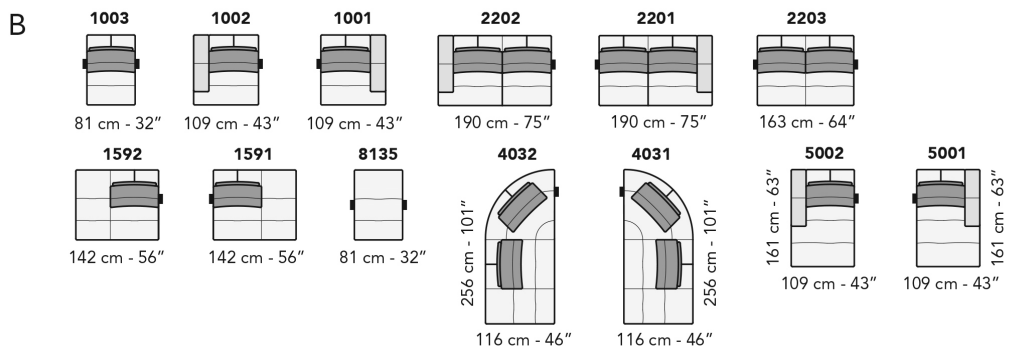

tutti gli elementi del gruppo B hanno lo stesso modulo di seduta - all items in group B have the same seat width