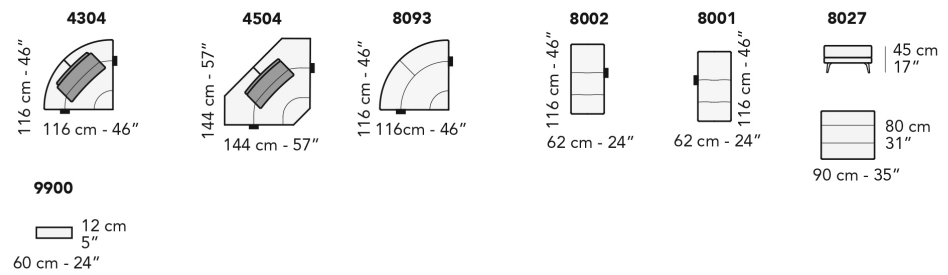

Dimensions

CONDO	W77" / D46-55" / SD24-42" / H33" / SH18"
LOVESEAT	W85" / D46-55" / SD24-42" / H33" / SH18"
SOFA	W93" / D46-55" / SD24-42" / H33" / SH18"
SMALL CHAISE SECTIONAL	W106" / D63-72" / SD22-42" / H33" / SH18"
MEDIUM CHAISE SECTIONAL	W118" / D63-72" / SD22-42" / H33" / SH18"
LARGE CHAISE SECTIONAL	W130" / D63-72" / SD22-42" / H33" / SH18"
SMALL BUMPER SECTIONAL	W113" / D93-102" / SD22-42" / H33" / SH18"
MEDIUM BUMPER SECTIONAL	W121" / D101-110" / SD22-42" / H33" / SH18"
LARGE BUMPER SECTIONAL	W129" / D105-114" / SD22-42" / H33" / SH18"

Options

- Configuration
- Upholstery
- Finish for legs
- Contrast stitching
- Finished sectional sides
- 5" tall headrest

Details

All back cushions are movable/shift back
 Cushion coverings are not removable

Material

- Wooden frame
- Metal base + legs
- High density foam

prices subject to change | delivery not included

tutti gli elementi del gruppo A hanno lo stesso modulo di seduta - all items in group A have the same seat width

tutti gli elementi del gruppo B hanno lo stesso modulo di seduta - all items in group B have the same seat width

tutti gli elementi del gruppo C hanno lo stesso modulo di seduta - all items in group C have the same seat width