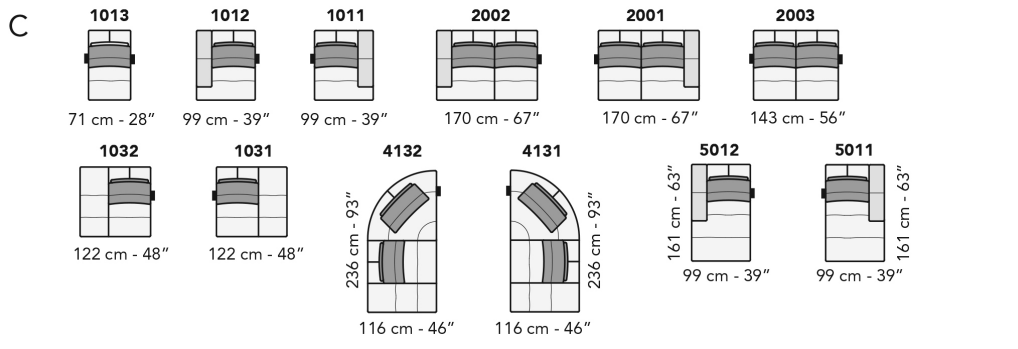

Dimensions

CONDO	W77" / D46-55" / SD24-42" / H33" / SH18"
LOVESEAT	W85" / D46-55" / SD24-42" / H33" / SH18"
SOFA	W93" / D46-55" / SD24-42" / H33" / SH18"
SMALL CHAISE SECTIONAL	W106" / D63-72" / SD22-42" / H33" / SH18"
MEDIUM CHAISE SECTIONAL	W118" / D63-72" / SD22-42" / H33" / SH18"
LARGE CHAISE SECTIONAL	W130" / D63-72" / SD22-42" / H33" / SH18"
SMALL BUMPER SECTIONAL	W113" / D93-102" / SD22-42" / H33" / SH18"
MEDIUM BUMPER SECTIONAL	W121" / D101-110" / SD22-42" / H33" / SH18"
LARGE BUMPER SECTIONAL	W129" / D105-114" / SD22-42" / H33" / SH18"

Options

- Configuration
- Upholstery
- Finish for legs
- Contrast stitching
- Finished sectional sides
- 5" tall headrest

Details

All back cushions are movable/shift back
 Cushion coverings are not removable

Material

- Wooden frame
- Metal base + legs
- High density foam

prices subject to change | delivery not included

tutti gli elementi del gruppo A hanno lo stesso modulo di seduta - all items in group A have the same seat width

tutti gli elementi del gruppo B hanno lo stesso modulo di seduta - all items in group B have the same seat width

tutti gli elementi del gruppo C hanno lo stesso modulo di seduta - all items in group C have the same seat width