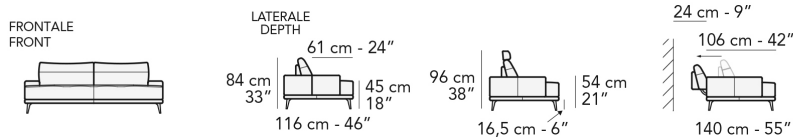

Dimensions

CONDO	W77" / D46-55" / SD24-42" / H33" / SH18"
LOVESEAT	W85" / D46-55" / SD24-42" / H33" / SH18"
SOFA	W93" / D46-55" / SD24-42" / H33" / SH18"
SMALL CHAISE SECTIONAL	W106" / D63-72" / SD22-42" / H33" / SH18"
MEDIUM CHAISE SECTIONAL	W118" / D63-72" / SD22-42" / H33" / SH18"
LARGE CHAISE SECTIONAL	W130" / D63-72" / SD22-42" / H33" / SH18"
SMALL BUMPER SECTIONAL	W113" / D93-102" / SD22-42" / H33" / SH18"
MEDIUM BUMPER SECTIONAL	W121" / D101-110" / SD22-42" / H33" / SH18"
LARGE BUMPER SECTIONAL	W129" / D105-114" / SD22-42" / H33" / SH18"

Options

- Configuration
- Upholstery
- Finish for legs
- Contrast stitching
- Finished sectional sides
- 5" tall headrest

Details

All back cushions are movable/shift back
 Cushion coverings are not removable

Material

- Wooden frame
- Metal base + legs
- High density foam

prices subject to change | delivery not included

tutti gli elementi del gruppo A hanno lo stesso modulo di seduta - all items in group A have the same seat width

tutti gli elementi del gruppo B hanno lo stesso modulo di seduta - all items in group B have the same seat width

tutti gli elementi del gruppo C hanno lo stesso modulo di seduta - all items in group C have the same seat width