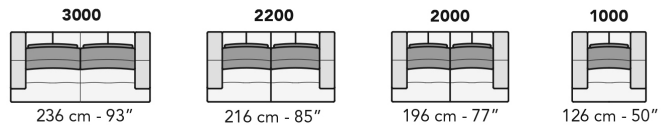

tutti gli elementi del gruppo A hanno lo stesso modulo di seduta - all items in group A have the same seat width