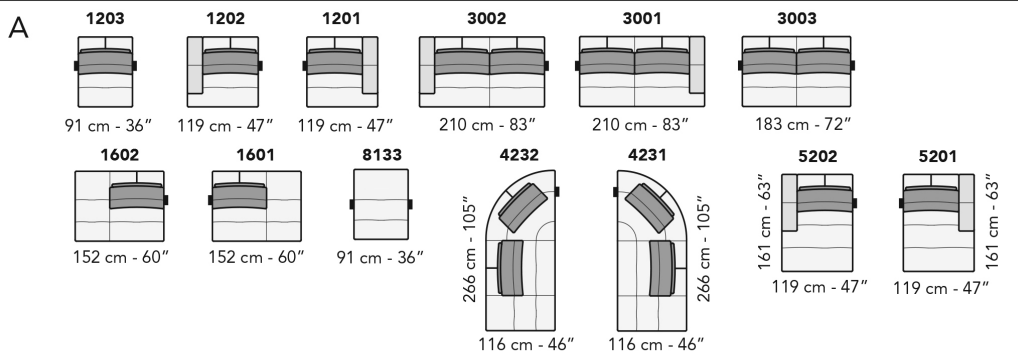

Dimensions

CONDO	W77" / D46-55" / SD24-42" / H33" / SH18"
LOVESEAT	W85" / D46-55" / SD24-42" / H33" / SH18"
SOFA	W93" / D46-55" / SD24-42" / H33" / SH18"
SMALL CHAISE SECTIONAL	W106" / D63-72" / SD22-42" / H33" / SH18"
MEDIUM CHAISE SECTIONAL	W118" / D63-72" / SD22-42" / H33" / SH18"
LARGE CHAISE SECTIONAL	W130" / D63-72" / SD22-42" / H33" / SH18"
SMALL BUMPER SECTIONAL	W113" / D93-102" / SD22-42" / H33" / SH18"
MEDIUM BUMPER SECTIONAL	W121" / D101-110" / SD22-42" / H33" / SH18"
LARGE BUMPER SECTIONAL	W129" / D105-114" / SD22-42" / H33" / SH18"

Options

- Configuration
- Upholstery
- Finish for legs
- Contrast stitching
- Finished sectional sides
- 5" tall headrest

Details

All back cushions are movable/shift back
 Cushion coverings are not removable

Material

- Wooden frame
- Metal base + legs
- High density foam

prices subject to change | delivery not included

tutti gli elementi del gruppo A hanno lo stesso modulo di seduta - all items in group A have the same seat width