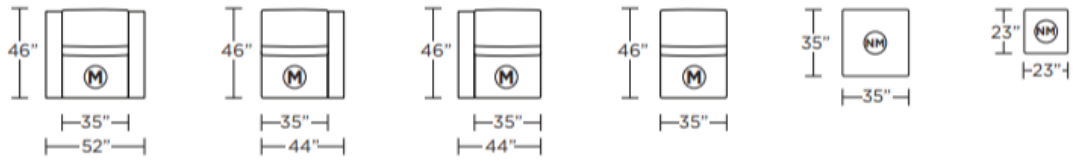

<p style="text-align: center;"><b>Dimensions</b></p> <p>OTTOMAN SMALL</p> <p>OTTOMAN LARGE</p> <p>CHAIR</p> <p>NARROW 3 SEAT SOFA</p> <p>WIDE 2 SEAT SOFA</p> <p>WIDE SEAT SECTIONAL</p> <p>NARROW SEAT SECTIONAL</p>	<p>W23" / D23" / H16"</p> <p>W35" / D35" / H16"</p> <p>W52" / D46"- 66" / SD23" / H28" / SH16" / AH23"</p> <p>W86" / D46"- 66" / SD23"/ H28" / SH16" / AH23"</p> <p>W87" / D46"- 66" / SD23" / H28" / SH16" / AH23"</p> <p>W134" / D99" /SD23" / H28 / SH16" / AH23"</p> <p>W135 / D110" / SD23" / H28" / SH16" / AH23"</p>
<p style="text-align: center;"><b>Options</b></p>	<p>Configuration</p> <p>Upholstery</p> <p>Contrasting welt detail available</p> <p>Contrasting stitch detail</p> <p>2-amp hour lithium-ion battery pack available</p> <p>Metal legs</p>
<p style="text-align: center;"><b>Details</b></p>	<p>Advanced unidirectional suspension system</p> <p>Premium high-density, high-resiliency foam seat cushions</p> <p>Loose arm, back and seat cushions</p> <p>Single-needle top-stitch</p>
<p style="text-align: center;"><b>Material</b></p>	<p>Leather or fabric</p> <p>Metal leg</p> <p>High density or extra firm foam</p>

prices subject to change | delivery not included

**MNA-CHR-ST**

**MNA-CHR-LA**

**MNA-CHR-RA**

**MNA-CHR-AA**

**MNA-CNR-ST**

**MNA-CNR-LG**

**MNA-CH2-LA**  
**MNA-CH2-RA**