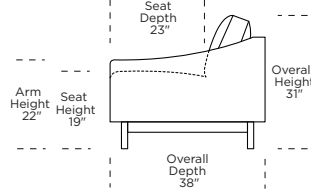

Dimensions

3 OR 2 SEATER LARGE SOFA	W93" / D38" / SD23" / H31" / SH19"
2 SEATER SMALL SOFA	W80" / D38" / SD23" / H31" / SH19"
STANDARD LOVESEAT	W65" / D38" / SD23" / H31" / SH19"
STANDARD CHAIR	W45" / D38" / SD23" / H31" / SH19"
SMALL CHAIR	W38" / D38" / SD23" / H31" / SH19"
CHAISE	W47" / D64" / H31" / SH19"
OTTOMAN	W35" / D35 "

prices subject to change | delivery not included

Doran Low Leg (DRN):

Doran High Leg (DRH):

**LOW LEG DORAN (DRN)
KNIFE-EDGE BACK CUSHION OPTION:**

**HIGH LEG DORAN (DRH)
KNIFE-EDGE BACK CUSHION OPTION:**