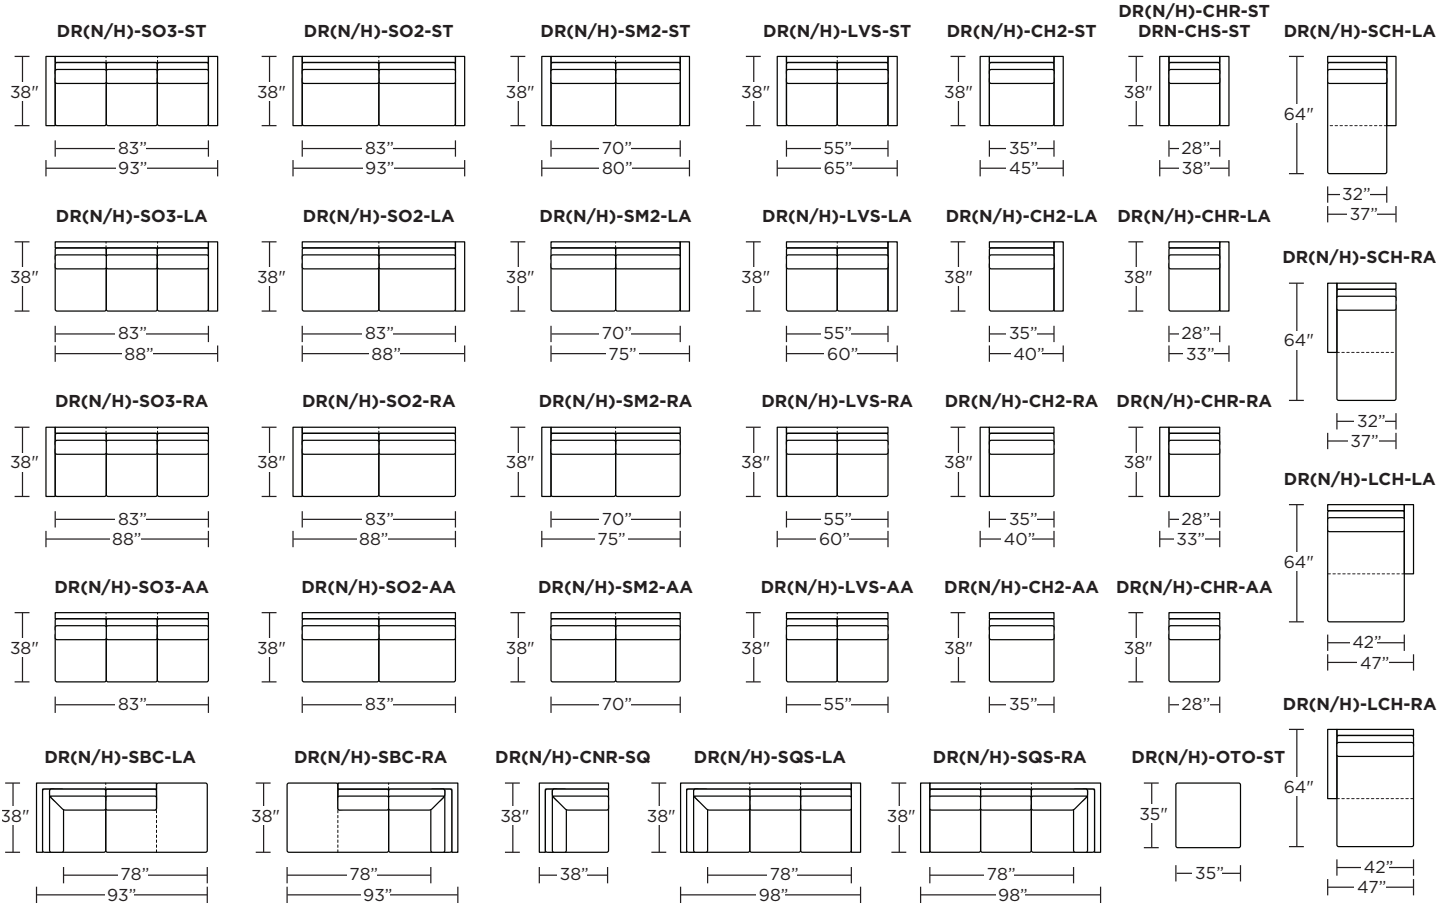

Doran High Leg (DRH):

**LOW LEG DORAN (DRN)
KNIFE-EDGE BACK CUSHION OPTION:**

**HIGH LEG DORAN (DRH)
KNIFE-EDGE BACK CUSHION OPTION:**

**LOW LEG DORAN (DRN)
BACK & SEAT CUSHION OPTIONS:**

**HIGH LEG DORAN (DRH)
BACK & SEAT CUSHION OPTIONS:**

**DRN = LOW LEG
DRH = HIGH LEG**