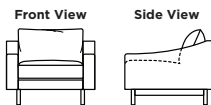

Dimensions

3 OR 2 SEATER LARGE SOFA	W93" / D38" / SD23" / H31" / SH19"
2 SEATER SMALL SOFA	W80" / D38" / SD23" / H31" / SH19"
STANDARD LOVESEAT	W65" / D38" / SD23" / H31" / SH19"
STANDARD CHAIR	W45" / D38" / SD23" / H31" / SH19"
SMALL CHAIR	W38" / D38" / SD23" / H31" / SH19"
CHAISE	W47" / D64" / H31" / SH19"
OTTOMAN	W35" / D35 "

prices subject to change | delivery not included

Doran Low Leg (DRN):

Doran High Leg (DRH):

**LOW LEG DORAN (DRN)
KNIFE-EDGE BACK CUSHION OPTION:**

**HIGH LEG DORAN (DRH)
KNIFE-EDGE BACK CUSHION OPTION:**