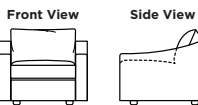

Dimensions

3 OR 2 SEATER LARGE SOFA	W93" / D38" / SD23" / H31" / SH19"
2 SEATER SMALL SOFA	W80" / D38" / SD23" / H31" / SH19"
STANDARD LOVESEAT	W65" / D38" / SD23" / H31" / SH19"
STANDARD CHAIR	W45" / D38" / SD23" / H31" / SH19"
SMALL CHAIR	W38" / D38" / SD23" / H31" / SH19"
CHAISE	W47" / D64" / H31" / SH19"
OTTOMAN	W35" / D35 "

prices subject to change | delivery not included

Doran Low Leg (DRN):

Doran High Leg (DRH):

**LOW LEG DORAN (DRN)
KNIFE-EDGE BACK CUSHION OPTION:**

**HIGH LEG DORAN (DRH)
KNIFE-EDGE BACK CUSHION OPTION:**