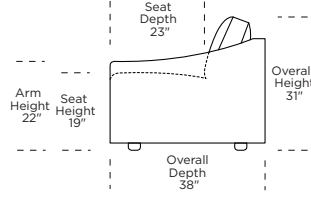

Doran Low Leg (DRN):