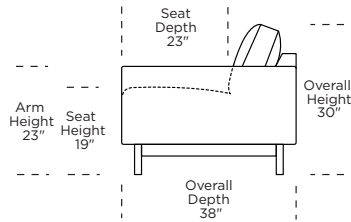

Dimensions

2 OR 3 SEATER SOFA LARGE	W95" / D38" / SD23" / H30" / SH19"
2-SEATER SOFA SMALL	W82" / D38" / SD23" / H30" / SH19"
STANDARD LOVESEAT	W67" / D38" / SD23" / H30" / SH19"
STANDARD CHAIR	W47" / D38" / SD23" / H30" / SH19"
SMALL CHAIR	W40" / D38" / SD23" / H30" / SH19"
CHAISE	W48" / D64" / H30" / SH19"
OTTOMAN	W35" / D35"

prices subject to change | delivery not included

Estero Low Leg (EST):

Estero High Leg (ESH):

EST = LOW LEG
ESH = HIGH LEG