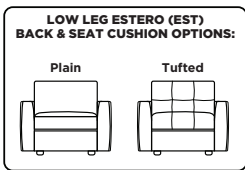

Details

High-density, high-resiliency foam seat cushions
 Loose back and seat cushions
 Single-needle top-stitch

Material

Leather or fabric
 Metal leg or wood leg
 High density or extra firm foam
 Down (optional)

prices subject to change | delivery not included

Estero Low Leg (EST):

Estero High Leg (ESH):

EST = LOW LEG
ESH = HIGH LEG