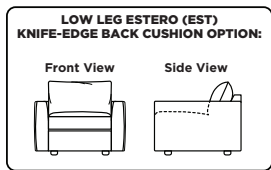

Details

High-density, high-resiliency foam seat cushions
 Loose back and seat cushions
 Single-needle top-stitch

Material

Leather or fabric
 Metal leg or wood leg
 High density or extra firm foam
 Down (optional)

prices subject to change | delivery not included

Estero Low Leg (EST):

Estero High Leg (ESH):

EST = LOW LEG
ESH = HIGH LEG