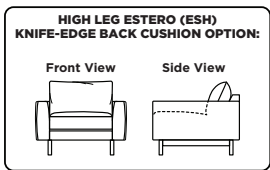

Details

High-density, high-resiliency foam seat cushions
 Loose back and seat cushions
 Single-needle top-stitch

Material

Leather or fabric
 Metal leg or wood leg
 High density or extra firm foam
 Down (optional)

prices subject to change | delivery not included

Estero Low Leg (EST):

Estero High Leg (ESH):

EST = LOW LEG
ESH = HIGH LEG