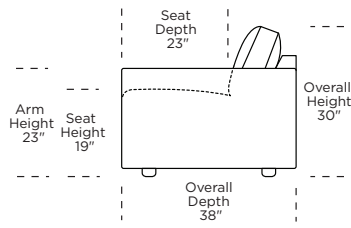

Dimensions

2 OR 3 SEATER SOFA LARGE	W95" / D38" / SD23" / H30" / SH19"
2-SEATER SOFA SMALL	W82" / D38" / SD23" / H30" / SH19"
STANDARD LOVESEAT	W67" / D38" / SD23" / H30" / SH19"
STANDARD CHAIR	W47" / D38" / SD23" / H30" / SH19"
SMALL CHAIR	W40" / D38" / SD23" / H30" / SH19"
CHAISE	W48" / D64" / H30" / SH19"
OTTOMAN	W35" / D35"

prices subject to change | delivery not included

Estero Low Leg (EST):

Estero High Leg (ESH):

EST = LOW LEG
ESH = HIGH LEG