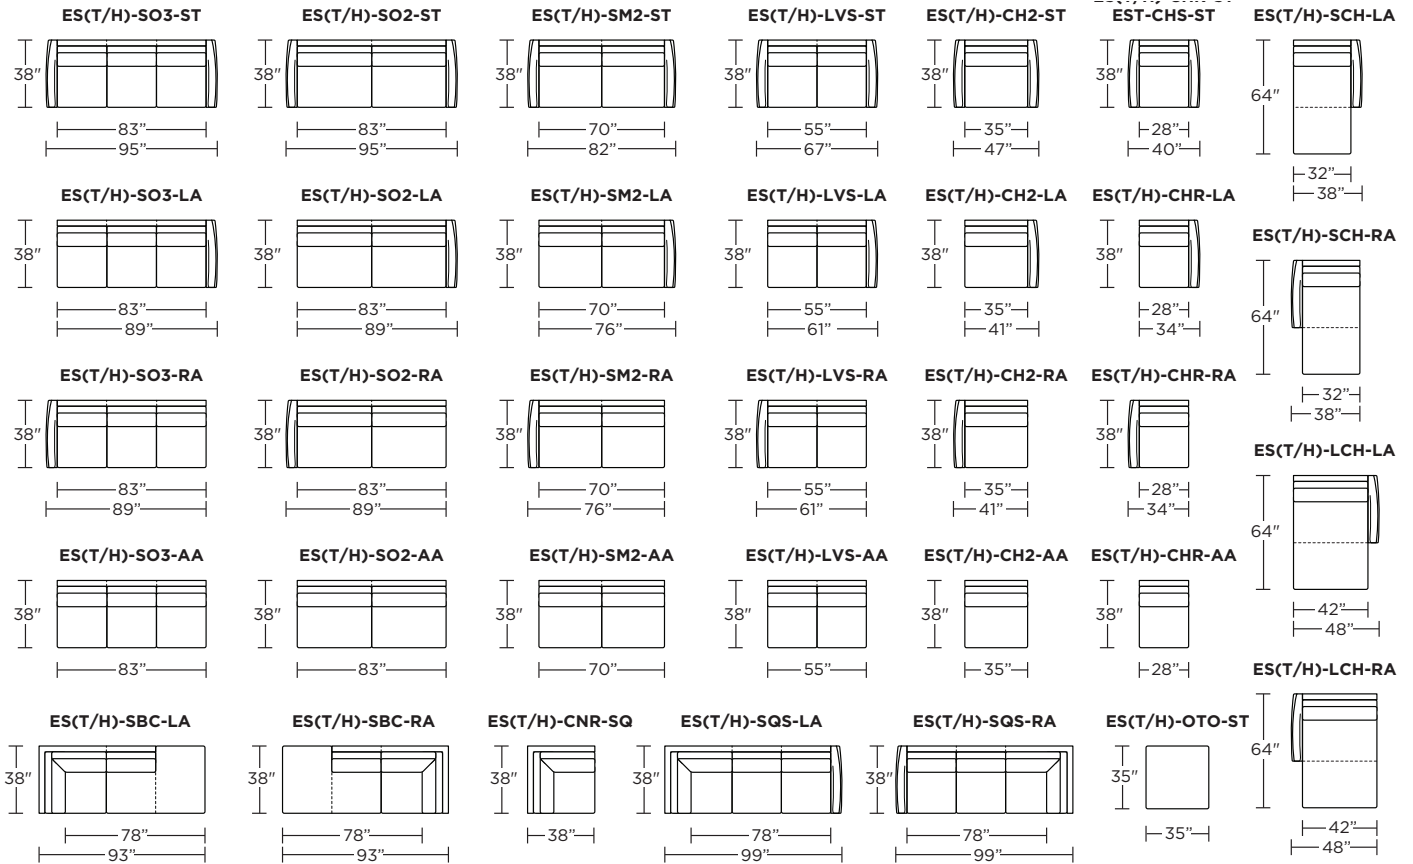

Dimensions

2 OR 3 SEATER SOFA LARGE	W95" / D38" / SD23" / H30" / SH19"
2-SEATER SOFA SMALL	W82" / D38" / SD23" / H30" / SH19"
STANDARD LOVESEAT	W67" / D38" / SD23" / H30" / SH19"
STANDARD CHAIR	W47" / D38" / SD23" / H30" / SH19"
SMALL CHAIR	W40" / D38" / SD23" / H30" / SH19"
CHAISE	W48" / D64" / H30" / SH19"
OTTOMAN	W35" / D35"

prices subject to change | delivery not included

Estero Low Leg (EST):

Estero High Leg (ESH):

EST = LOW LEG
ESH = HIGH LEG