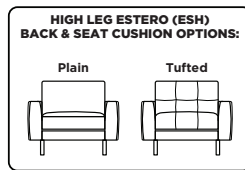

Options

Configuration
 High leg or low leg
 High-density or extra firm foam
 Plain or Tufted (tufted detail not available with knife-edge back cushion option)
 Wood leg acorn, espresso or walnut finish,
 Metal leg brushed stainless finish

Details

High-density, high-resiliency foam seat cushions
 Loose back and seat cushions
 Single-needle top-stitch

Material

Leather or fabric
 Metal leg or wood leg
 High density or extra firm foam
 Down (optional)

prices subject to change | delivery not included

Estero Low Leg (EST):

Estero High Leg (ESH):

EST = LOW LEG
ESH = HIGH LEG