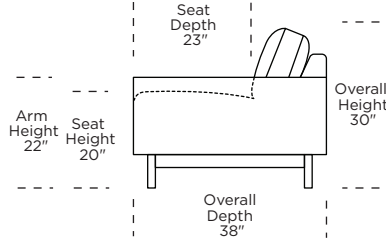

Montara High Leg (MOH):

MO(T/H)-SO3-ST	MO(T/H)-SO2-ST	MO(T/H)-SM2-ST	MO(T/H)-LVS-ST	MO(T/H)-CH2-ST	MOT-CHS-ST	MO(T/H)-SCH-LA
MO(T/H)-SO3-LA	MO(T/H)-SO2-LA	MO(T/H)-SM2-LA	MO(T/H)-LVS-LA	MO(T/H)-CH2-LA	MO(T/H)-CHR-LA	MO(T/H)-SCH-RA
MO(T/H)-SO3-RA	MO(T/H)-SO2-RA	MO(T/H)-SM2-RA	MO(T/H)-LVS-RA	MO(T/H)-CH2-RA	MO(T/H)-CHR-RA	MO(T/H)-LCH-LA
MO(T/H)-SO3-AA	MO(T/H)-SO2-AA	MO(T/H)-SM2-AA	MO(T/H)-LVS-AA	MO(T/H)-CH2-AA	MO(T/H)-CHR-AA	MO(T/H)-LCH-RA
MO(T/H)-SBC-LA	MO(T/H)-SBC-RA	MO(T/H)-CNR-SQ	MO(T/H)-SQS-LA	MO(T/H)-SQS-RA	MO(T/H)-OTO-ST	MO(T/H)-LCH-RA