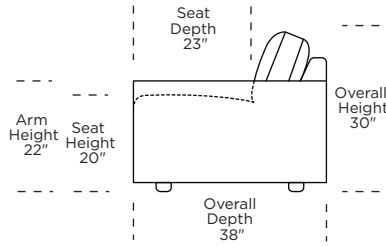

Montara Low Leg (MOT):