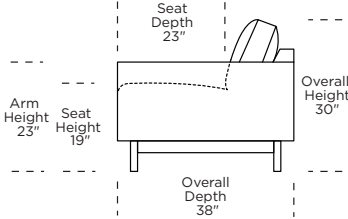

Dimensions

2 OR 3 SEATER SOFA LARGE	W93" / D38" / SD23" / H30" / SH19"
2 SEATER SOFA SMALL	W80" / D38" / SD23" / H30" / SH19"
STANDARD LOVESEAT	W65" / D38" / SD23" / H30" / SH19"
STANDARD CHAIR	W45" / D38" / SD23" / H30" / SH19"
SMALL CHAIR	W35" / D38" / SD23" / H30" / SH19"
CHAISE	W47" / D64" / H30" / SH19"
OTTOMAN	W35" / D35"

prices subject to change | delivery not included

Carmet Low Leg (CRM):

Carmet High Leg (CRH):

**LOW LEG CARMET (CRM)
KNIFE-EDGE BACK CUSHION OPTION:**

Front View Side View

**HIGH LEG CARMET (CRH)
KNIFE-EDGE BACK CUSHION OPTION:**