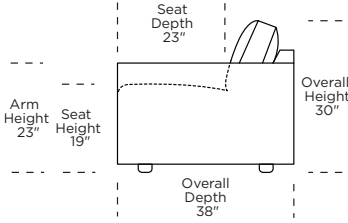

Dimensions

2 OR 3 SEATER SOFA LARGE	W93" / D38" / SD23" / H30" / SH19"
2 SEATER SOFA SMALL	W80" / D38" / SD23" / H30" / SH19"
STANDARD LOVESEAT	W65" / D38" / SD23" / H30" / SH19"
STANDARD CHAIR	W45" / D38" / SD23" / H30" / SH19"
SMALL CHAIR	W35" / D38" / SD23" / H30" / SH19"
CHAISE	W47" / D64" / H30" / SH19"
OTTOMAN	W35" / D35"

prices subject to change | delivery not included

Carmet Low Leg (CRM):

Carmet High Leg (CRH):

**LOW LEG CARMET (CRM)
KNIFE-EDGE BACK CUSHION OPTION:**

Front View Side View

**HIGH LEG CARMET (CRH)
KNIFE-EDGE BACK CUSHION OPTION:**