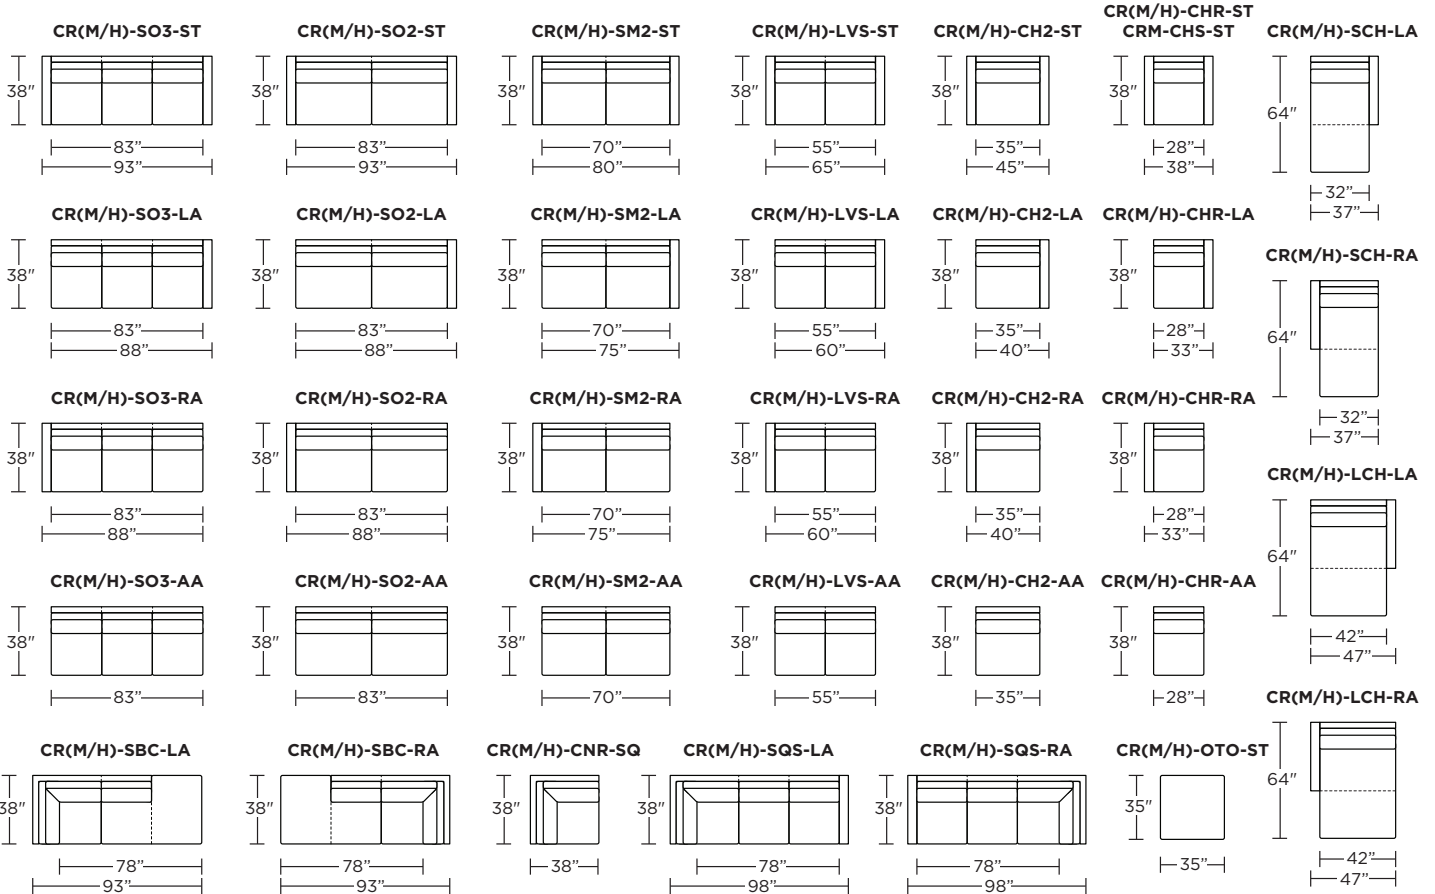

Dimensions

2 OR 3 SEATER SOFA LARGE	W93" / D38" / SD23" / H30" / SH19"
2 SEATER SOFA SMALL	W80" / D38" / SD23" / H30" / SH19"
STANDARD LOVESEAT	W65" / D38" / SD23" / H30" / SH19"
STANDARD CHAIR	W45" / D38" / SD23" / H30" / SH19"
SMALL CHAIR	W35" / D38" / SD23" / H30" / SH19"
CHAISE	W47" / D64" / H30" / SH19"
OTTOMAN	W35" / D35"

prices subject to change | delivery not included

Carmet Low Leg (CRM):

Carmet High Leg (CRH):

**LOW LEG CARMET (CRM)
KNIFE-EDGE BACK CUSHION OPTION:**

Front View Side View

**HIGH LEG CARMET (CRH)
KNIFE-EDGE BACK CUSHION OPTION:**