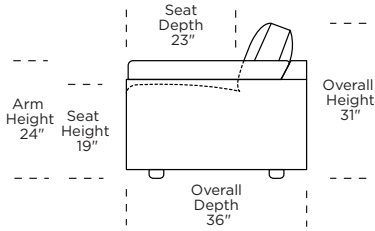

Dimensions	
3 OR 2 SEATER LARGE SOFA	W103" / D36" / SD23" / H31" / SH19"
2 SEATER SMALL SOFA	W90" / D36" / SD23" / H31" / SH19"
STANDARD LOVESEAT	W75" / D36" / SD26" / H31" / SH19"
STANDARD CHAIR	W54" / D36" / SD26" / H31" / SH19"
SMALL CHAIR	W47" / D36" / SD26" / H31" / SH19"
CHAISE	W42" / D62" / H31" / SH19"
OTTOMAN	W35" / D35"
Options	
	Configuration High leg or low leg Premium high-density or extra firm foam Plain or Tufted (tufted detail not available with knife-edge back cushion option)
Details	
	Wood leg acorn, espresso or walnut finish, Metal leg brushed stainless finish
	High-density, high-resiliency foam seat cushions Loose back and seat cushions Single-needle top-stitch
Material	
	Leather or fabric Metal leg or wood leg High density or extra firm foam Down (optional)

prices subject to change | delivery not included

Cooks Low Leg (CKS):

Cooks High Leg (CKH):

**CKS = LOW LEG
CKH = HIGH LEG**