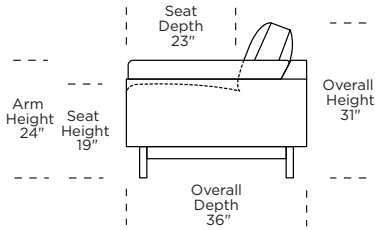

Dimensions	
3 OR 2 SEATER LARGE SOFA	W103" / D36" / SD23" / H31" / SH19"
2 SEATER SMALL SOFA	W90" / D36" / SD23" / H31" / SH19"
STANDARD LOVESEAT	W75" / D36" / SD26" / H31" / SH19"
STANDARD CHAIR	W54" / D36" / SD26" / H31" / SH19"
SMALL CHAIR	W47" / D36" / SD26" / H31" / SH19"
CHAISE	W42" / D62" / H31" / SH19"
OTTOMAN	W35" / D35"
Options	
	Configuration High leg or low leg Premium high-density or extra firm foam Plain or Tufted (tufted detail not available with knife-edge back cushion option)
Details	
	Wood leg acorn, espresso or walnut finish, Metal leg brushed stainless finish
	High-density, high-resiliency foam seat cushions Loose back and seat cushions Single-needle top-stitch
Material	
	Leather or fabric Metal leg or wood leg High density or extra firm foam Down (optional)

prices subject to change | delivery not included

Cooks Low Leg (CKS):

Cooks High Leg (CKH):

**CKS = LOW LEG
CKH = HIGH LEG**