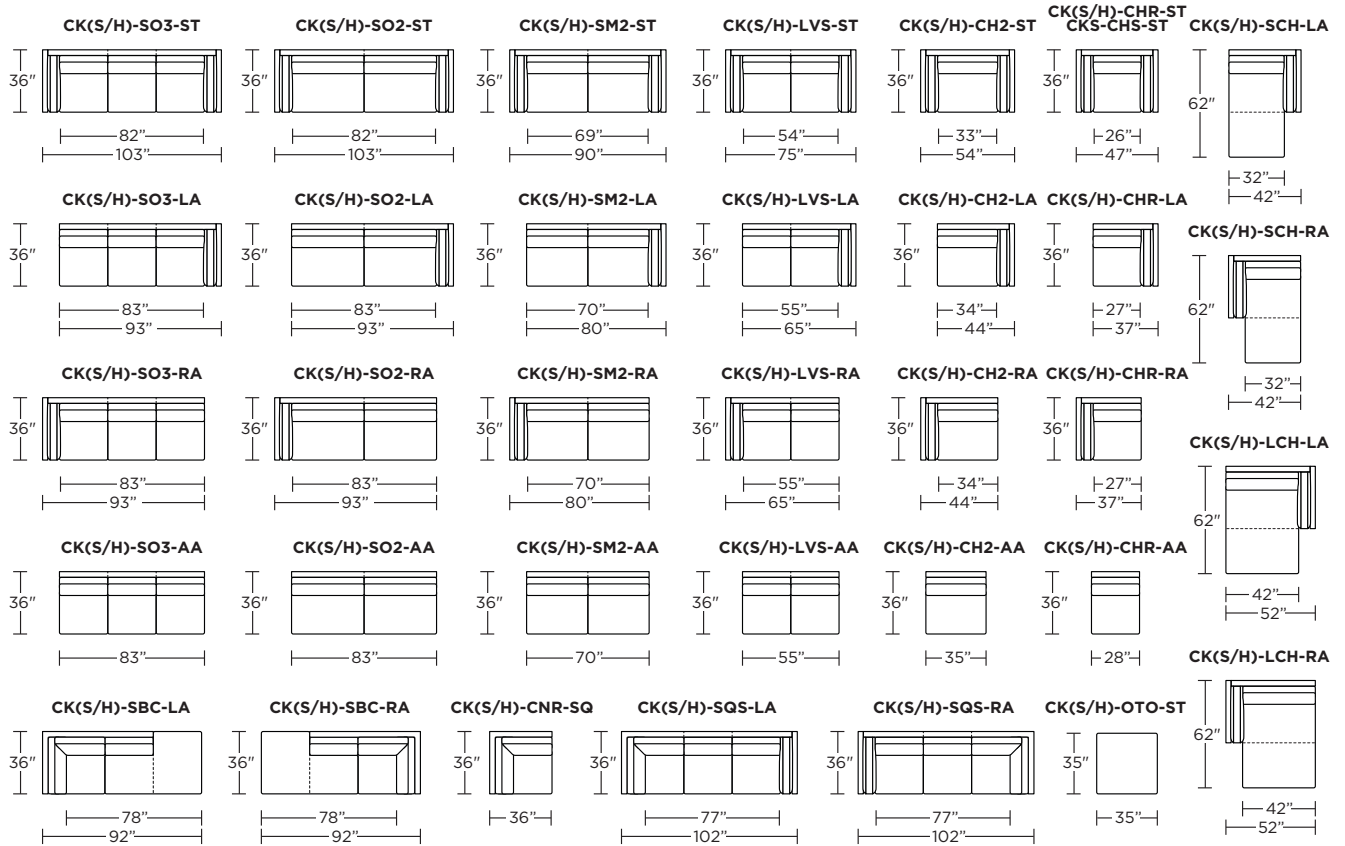

Dimensions	
3 OR 2 SEATER LARGE SOFA	W103" / D36" / SD23" / H31" / SH19"
2 SEATER SMALL SOFA	W90" / D36" / SD23" / H31" / SH19"
STANDARD LOVESEAT	W75" / D36" / SD26" / H31" / SH19"
STANDARD CHAIR	W54" / D36" / SD26" / H31" / SH19"
SMALL CHAIR	W47" / D36" / SD26" / H31" / SH19"
CHAISE	W42" / D62" / H31" / SH19"
OTTOMAN	W35" / D35"
Options	
	Configuration High leg or low leg Premium high-density or extra firm foam Plain or Tufted (tufted detail not available with knife-edge back cushion option)
Details	
	Wood leg acorn, espresso or walnut finish, Metal leg brushed stainless finish
	High-density, high-resiliency foam seat cushions Loose back and seat cushions Single-needle top-stitch
Material	
	Leather or fabric Metal leg or wood leg High density or extra firm foam Down (optional)

prices subject to change | delivery not included

Cooks Low Leg (CKS):

Cooks High Leg (CKH):

**CKS = LOW LEG
CKH = HIGH LEG**