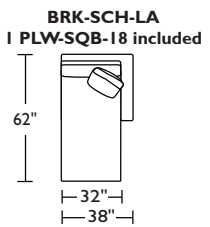

Dimensions	
3-SEATER SOFA	W96" / D38" / SD22" / H35" / SH20" / AH27"
STANDARD LOVESEAT	W68" / D38" / SD22" / H35" / SH20" / AH27"
STANDARD CHAIR	W41" / D38" / SD22" / H35" / SH20" / AH27"
OTTOMAN	W27" / D38" / SD22" / H35" / SH20" / AH27"
Options	Configuration Upholstery Wood leg finish Contrasting back cushion and seat available
Details	Advanced unidirectional suspension system Premium high-density, high-resiliency foam seat cushions Loose back and seat cushions Single needling topstitch seams
Material	Leather or fabric Wood

prices subject to change | delivery not included

Suggested Configurations

Due to size of leather hides, your furniture will have seams on the front, back and sides. For more information please contact your sales representative.

*Dotted line indicates where seams may be located.