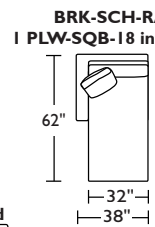

Dimensions	
3-SEATER SOFA	W96" / D38" / SD22" / H35" / SH20" / AH27"
STANDARD LOVESEAT	W68" / D38" / SD22" / H35" / SH20" / AH27"
STANDARD CHAIR	W41" / D38" / SD22" / H35" / SH20" / AH27"
OTTOMAN	W27" / D38" / SD22" / H35" / SH20" / AH27"
Options	Configuration Upholstery Wood leg finish Contrasting back cushion and seat available
Details	Advanced unidirectional suspension system Premium high-density, high-resiliency foam seat cushions Loose back and seat cushions Single needling topstitch seams
Material	Leather or fabric Wood

prices subject to change | delivery not included

Suggested Configurations

Due to size of leather hides, your furniture will have seams on the front, back and sides. For more information please contact your sales representative.

*Dotted line indicates where seams may be located.