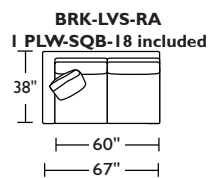

Suggested Configurations

Due to size of leather hides, your furniture will have seams on the front, back and sides. For more information please contact your sales representative.

*Dotted line indicates where seams may be located.