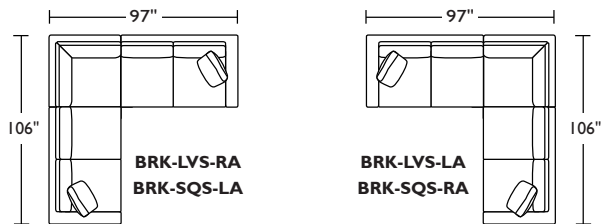

Dimensions	
3-SEATER SOFA	W96" / D38" / SD22" / H35" / SH20" / AH27"
STANDARD LOVESEAT	W68" / D38" / SD22" / H35" / SH20" / AH27"
STANDARD CHAIR	W41" / D38" / SD22" / H35" / SH20" / AH27"
OTTOMAN	W27" / D38" / SD22" / H35" / SH20" / AH27"
Options	Configuration Upholstery Wood leg finish Contrasting back cushion and seat available
Details	Advanced unidirectional suspension system Premium high-density, high-resiliency foam seat cushions Loose back and seat cushions Single needling topstitch seams
Material	Leather or fabric Wood

prices subject to change | delivery not included

Suggested Configurations

Due to size of leather hides, your furniture will have seams on the front, back and sides. For more information please contact your sales representative.

*Dotted line indicates where seams may be located.