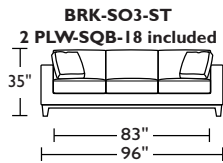

Suggested Configurations

Due to size of leather hides, your furniture will have seams on the front, back and sides. For more information please contact your sales representative.

*Dotted line indicates where seams may be located.