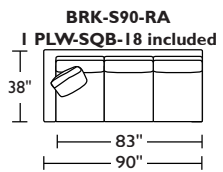

Suggested Configurations

Due to size of leather hides, your furniture will have seams on the front, back and sides. For more information please contact your sales representative.

*Dotted line indicates where seams may be located.