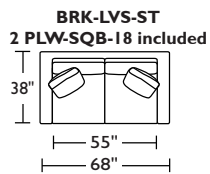

Dimensions	
3-SEATER SOFA	W96" / D38" / SD22" / H35" / SH20" / AH27"
STANDARD LOVESEAT	W68" / D38" / SD22" / H35" / SH20" / AH27"
STANDARD CHAIR	W41" / D38" / SD22" / H35" / SH20" / AH27"
OTTOMAN	W27" / D38" / SD22" / H35" / SH20" / AH27"
Options	Configuration Upholstery Wood leg finish Contrasting back cushion and seat available
Details	Advanced unidirectional suspension system Premium high-density, high-resiliency foam seat cushions Loose back and seat cushions Single needling topstitch seams
Material	Leather or fabric Wood

prices subject to change | delivery not included

Suggested Configurations

Due to size of leather hides, your furniture will have seams on the front, back and sides. For more information please contact your sales representative.

*Dotted line indicates where seams may be located.