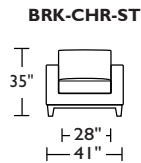

Suggested Configurations

Due to size of leather hides, your furniture will have seams on the front, back and sides. For more information please contact your sales representative.

*Dotted line indicates where seams may be located.