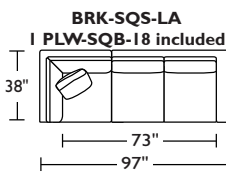

Dimensions	
3-SEATER SOFA	W96" / D38" / SD22" / H35" / SH20" / AH27"
STANDARD LOVESEAT	W68" / D38" / SD22" / H35" / SH20" / AH27"
STANDARD CHAIR	W41" / D38" / SD22" / H35" / SH20" / AH27"
OTTOMAN	W27" / D38" / SD22" / H35" / SH20" / AH27"
Options	Configuration Upholstery Wood leg finish Contrasting back cushion and seat available
Details	Advanced unidirectional suspension system Premium high-density, high-resiliency foam seat cushions Loose back and seat cushions Single needling topstitch seams
Material	Leather or fabric Wood

prices subject to change | delivery not included

Suggested Configurations

Due to size of leather hides, your furniture will have seams on the front, back and sides. For more information please contact your sales representative.