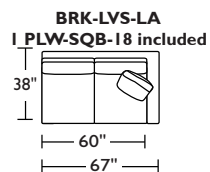

Dimensions	
3-SEATER SOFA	W96" / D38" / SD22" / H35" / SH20" / AH27"
STANDARD LOVESEAT	W68" / D38" / SD22" / H35" / SH20" / AH27"
STANDARD CHAIR	W41" / D38" / SD22" / H35" / SH20" / AH27"
OTTOMAN	W27" / D38" / SD22" / H35" / SH20" / AH27"
Options	Configuration Upholstery Wood leg finish Contrasting back cushion and seat available
Details	Advanced unidirectional suspension system Premium high-density, high-resiliency foam seat cushions Loose back and seat cushions Single needling topstitch seams
Material	Leather or fabric Wood

prices subject to change | delivery not included

Suggested Configurations

Due to size of leather hides, your furniture will have seams on the front, back and sides. For more information please contact your sales representative.

*Dotted line indicates where seams may be located.