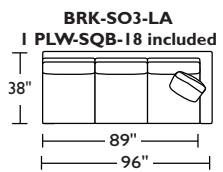

Suggested Configurations

Due to size of leather hides, your furniture will have seams on the front, back and sides. For more information please contact your sales representative.

*Dotted line indicates where seams may be located.