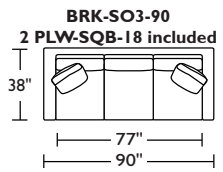

Suggested Configurations

Due to size of leather hides, your furniture will have seams on the front, back and sides. For more information please contact your sales representative.

*Dotted line indicates where seams may be located.