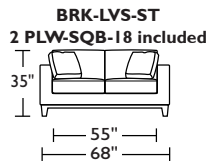

Dimensions	
3-SEATER SOFA	W96" / D38" / SD22" / H35" / SH20" / AH27"
STANDARD LOVESEAT	W68" / D38" / SD22" / H35" / SH20" / AH27"
STANDARD CHAIR	W41" / D38" / SD22" / H35" / SH20" / AH27"
OTTOMAN	W27" / D38" / SD22" / H35" / SH20" / AH27"
Options	Configuration Upholstery Wood leg finish Contrasting back cushion and seat available
Details	Advanced unidirectional suspension system Premium high-density, high-resiliency foam seat cushions Loose back and seat cushions Single needling topstitch seams
Material	Leather or fabric Wood

prices subject to change | delivery not included

Suggested Configurations

Due to size of leather hides, your furniture will have seams on the front, back and sides. For more information please contact your sales representative.