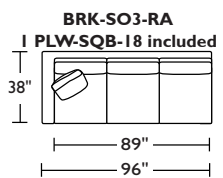

Suggested Configurations

Due to size of leather hides, your furniture will have seams on the front, back and sides. For more information please contact your sales representative.

*Dotted line indicates where seams may be located.