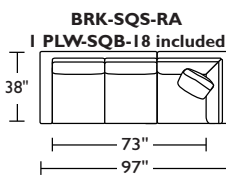

Suggested Configurations

Due to size of leather hides, your furniture will have seams on the front, back and sides. For more information please contact your sales representative.

*Dotted line indicates where seams may be located.