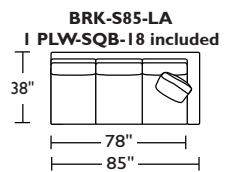

Dimensions	
3-SEATER SOFA	W96" / D38" / SD22" / H35" / SH20" / AH27"
STANDARD LOVESEAT	W68" / D38" / SD22" / H35" / SH20" / AH27"
STANDARD CHAIR	W41" / D38" / SD22" / H35" / SH20" / AH27"
OTTOMAN	W27" / D38" / SD22" / H35" / SH20" / AH27"
Options	Configuration Upholstery Wood leg finish Contrasting back cushion and seat available
Details	Advanced unidirectional suspension system Premium high-density, high-resiliency foam seat cushions Loose back and seat cushions Single needling topstitch seams
Material	Leather or fabric Wood

prices subject to change | delivery not included

Suggested Configurations

Due to size of leather hides, your furniture will have seams on the front, back and sides. For more information please contact your sales representative.

*Dotted line indicates where seams may be located.