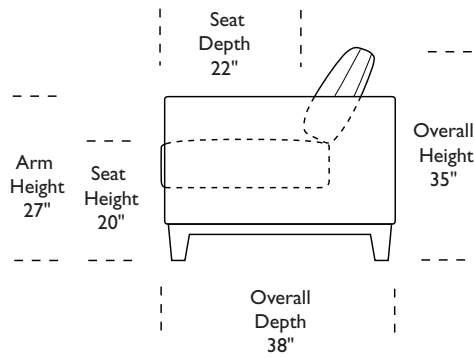

Dimensions	
3-SEATER SOFA	W96" / D38" / SD22" / H35" / SH20" / AH27"
STANDARD LOVESEAT	W68" / D38" / SD22" / H35" / SH20" / AH27"
STANDARD CHAIR	W41" / D38" / SD22" / H35" / SH20" / AH27"
OTTOMAN	W27" / D38" / SD22" / H35" / SH20" / AH27"
Options	Configuration Upholstery Wood leg finish Contrasting back cushion and seat available
Details	Advanced unidirectional suspension system Premium high-density, high-resiliency foam seat cushions Loose back and seat cushions Single needling topstitch seams
Material	Leather or fabric Wood

prices subject to change | delivery not included

Suggested Configurations

Due to size of leather hides, your furniture will have seams on the front, back and sides. For more information please contact your sales representative.

*Dotted line indicates where seams may be located.