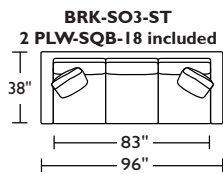

Suggested Configurations

Due to size of leather hides, your furniture will have seams on the front, back and sides. For more information please contact your sales representative.

*Dotted line indicates where seams may be located.