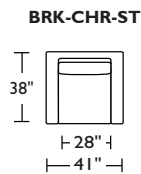

Suggested Configurations

Due to size of leather hides, your furniture will have seams on the front, back and sides. For more information please contact your sales representative.

*Dotted line indicates where seams may be located.