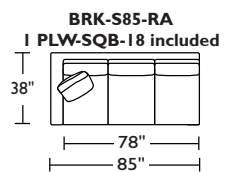

Suggested Configurations

Due to size of leather hides, your furniture will have seams on the front, back and sides. For more information please contact your sales representative.

*Dotted line indicates where seams may be located.