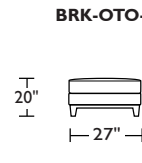

Suggested Configurations

Due to size of leather hides, your furniture will have seams on the front, back and sides. For more information please contact your sales representative.

*Dotted line indicates where seams may be located.