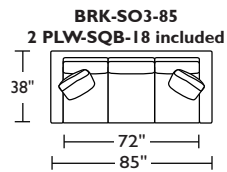

Suggested Configurations

Due to size of leather hides, your furniture will have seams on the front, back and sides. For more information please contact your sales representative.

*Dotted line indicates where seams may be located.