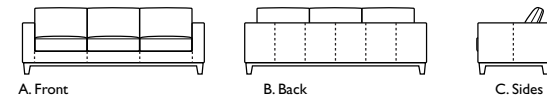

Dimensions	
3-SEATER SOFA	W96" / D38" / SD22" / H35" / SH20" / AH27"
STANDARD LOVESEAT	W68" / D38" / SD22" / H35" / SH20" / AH27"
STANDARD CHAIR	W41" / D38" / SD22" / H35" / SH20" / AH27"
OTTOMAN	W27" / D38" / SD22" / H35" / SH20" / AH27"
Options	Configuration Upholstery Wood leg finish Contrasting back cushion and seat available
Details	Advanced unidirectional suspension system Premium high-density, high-resiliency foam seat cushions Loose back and seat cushions Single needling topstitch seams
Material	Leather or fabric Wood

prices subject to change | delivery not included

Suggested Configurations

Due to size of leather hides, your furniture will have seams on the front, back and sides. For more information please contact your sales representative.

*Dotted line indicates where seams may be located.