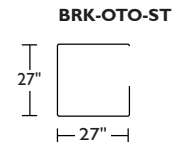

Suggested Configurations

Due to size of leather hides, your furniture will have seams on the front, back and sides. For more information please contact your sales representative.

*Dotted line indicates where seams may be located.