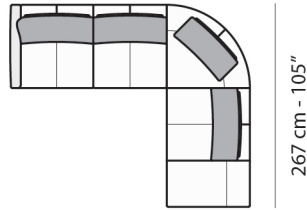

Dimensions	
ARM CHAIR	W41" / D43" / SD24-39" / H39" / SH17"
CONDO	W71" / D43" / SD24-39" / H39" / SH17"
LOVESEAT	W79" / D43" / SD24-39" / H39" / SH17"
SOFA	W87" / D43" / SD24-39" / H39" / SH17"
SMALL CHAISE SECTIONAL	W72" / D43-61" / SD24-39" / H39" / SH17"
MEDIUM CHAISE SECTIONAL	W80" / D43-61" / SD24-39" / H39" / SH17"
LARGE CHAISE SECTIONAL	W88" / D43-61" / SD24-39" / H39" / SH17"
SMALL SOFA SECTIONAL	W79" / D43-93" / SD24-39" / H39" / SH17"
MEDIUM SOFA SECTIONAL	W83" / D43-101" / SD24-39" / H39" / SH17"
LARGE SOFA SECTIONAL	W87" / D43-105" / SD24-39" / H39" / SH17"
Options	
	Configuration Upholstery Finish for legs Contrast stitching
Details	
	All back cushions have pendular mechanism Cushion coverings are not removable Sectional sides are not finished
Material	
	Wooden frame Seat/back cushions made with eco-friendly open cell polyurethane foam Metal legs

prices subject to change | delivery not included

tutti gli elementi del gruppo A hanno lo stesso modulo di seduta - all items in group A have the same seat width

tutti gli elementi del gruppo C hanno lo stesso modulo di seduta - all items in group C have the same seat width

3002 + 4231

317 cm - 125"

3002 + 5201

318 cm - 125"

3002 + 4504 + 1601

350 cm - 138"

3002 + 8133 + 4231

414 cm - 163"