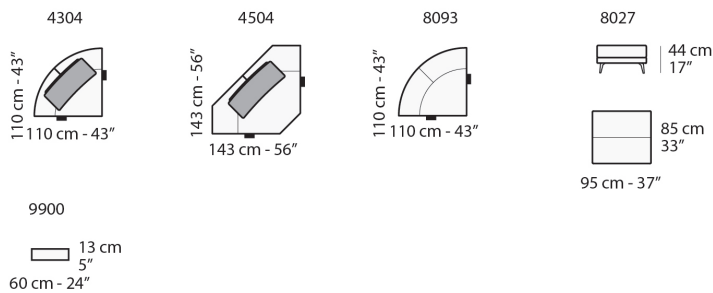

Dimensions	
ARM CHAIR	W41" / D43" / SD24-39" / H39" / SH17"
CONDO	W71" / D43" / SD24-39" / H39" / SH17"
LOVESEAT	W79" / D43" / SD24-39" / H39" / SH17"
SOFA	W87" / D43" / SD24-39" / H39" / SH17"
SMALL CHAISE SECTIONAL	W72" / D43-61" / SD24-39" / H39" / SH17"
MEDIUM CHAISE SECTIONAL	W80" / D43-61" / SD24-39" / H39" / SH17"
LARGE CHAISE SECTIONAL	W88" / D43-61" / SD24-39" / H39" / SH17"
SMALL SOFA SECTIONAL	W79" / D43-93" / SD24-39" / H39" / SH17"
MEDIUM SOFA SECTIONAL	W83" / D43-101" / SD24-39" / H39" / SH17"
LARGE SOFA SECTIONAL	W87" / D43-105" / SD24-39" / H39" / SH17"
Options	
	Configuration Upholstery Finish for legs Contrast stitching
Details	
	All back cushions have pendular mechanism Cushion coverings are not removable Sectional sides are not finished
Material	
	Wooden frame Seat/back cushions made with eco-friendly open cell polyurethane foam Metal legs

prices subject to change | delivery not included

tutti gli elementi del gruppo A hanno lo stesso modulo di seduta - all items in group A have the same seat width

tutti gli elementi del gruppo C hanno lo stesso modulo di seduta - all items in group C have the same seat width

3002 + 4231

317 cm - 125"

3002 + 5201

318 cm - 125"

3002 + 4504 + 1601

350 cm - 138"

3002 + 8133 + 4231

414 cm - 163"