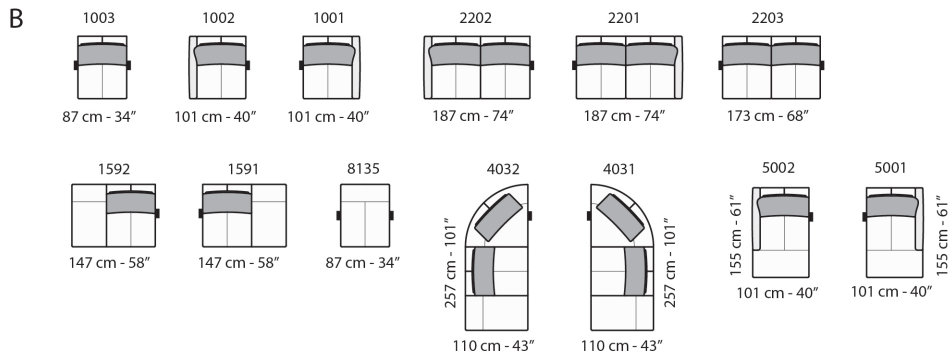

Dimensions	
ARM CHAIR	W41" / D43" / SD24-39" / H39" / SH17"
CONDO	W71" / D43" / SD24-39" / H39" / SH17"
LOVESEAT	W79" / D43" / SD24-39" / H39" / SH17"
SOFA	W87" / D43" / SD24-39" / H39" / SH17"
SMALL CHAISE SECTIONAL	W72" / D43-61" / SD24-39" / H39" / SH17"
MEDIUM CHAISE SECTIONAL	W80" / D43-61" / SD24-39" / H39" / SH17"
LARGE CHAISE SECTIONAL	W88" / D43-61" / SD24-39" / H39" / SH17"
SMALL SOFA SECTIONAL	W79" / D43-93" / SD24-39" / H39" / SH17"
MEDIUM SOFA SECTIONAL	W83" / D43-101" / SD24-39" / H39" / SH17"
LARGE SOFA SECTIONAL	W87" / D43-105" / SD24-39" / H39" / SH17"
Options	
	Configuration Upholstery Finish for legs Contrast stitching
Details	
	All back cushions have pendular mechanism Cushion coverings are not removable Sectional sides are not finished
Material	
	Wooden frame Seat/back cushions made with eco-friendly open cell polyurethane foam Metal legs

prices subject to change | delivery not included

tutti gli elementi del gruppo A hanno lo stesso modulo di seduta - all items in group A have the same seat width

tutti gli elementi del gruppo C hanno lo stesso modulo di seduta - all items in group C have the same seat width

3002 + 4231

317 cm - 125"

3002 + 5201

318 cm - 125"

3002 + 4504 + 1601

350 cm - 138"

3002 + 8133 + 4231

414 cm - 163"