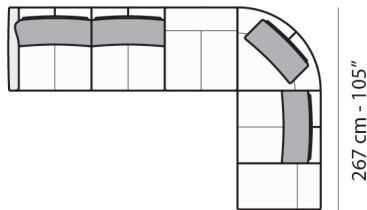

Dimensions	
ARM CHAIR	W41" / D43" / SD24-39" / H39" / SH17"
CONDO	W71" / D43" / SD24-39" / H39" / SH17"
LOVESEAT	W79" / D43" / SD24-39" / H39" / SH17"
SOFA	W87" / D43" / SD24-39" / H39" / SH17"
SMALL CHAISE SECTIONAL	W72" / D43-61" / SD24-39" / H39" / SH17"
MEDIUM CHAISE SECTIONAL	W80" / D43-61" / SD24-39" / H39" / SH17"
LARGE CHAISE SECTIONAL	W88" / D43-61" / SD24-39" / H39" / SH17"
SMALL SOFA SECTIONAL	W79" / D43-93" / SD24-39" / H39" / SH17"
MEDIUM SOFA SECTIONAL	W83" / D43-101" / SD24-39" / H39" / SH17"
LARGE SOFA SECTIONAL	W87" / D43-105" / SD24-39" / H39" / SH17"
Options	
	Configuration Upholstery Finish for legs Contrast stitching
Details	
	All back cushions have pendular mechanism Cushion coverings are not removable Sectional sides are not finished
Material	
	Wooden frame Seat/back cushions made with eco-friendly open cell polyurethane foam Metal legs

3002 + 4231

317 cm - 125"

3002 + 5201

318 cm - 125"

3002 + 4504 + 1601

350 cm - 138"

3002 + 8133 + 4231

414 cm - 163"