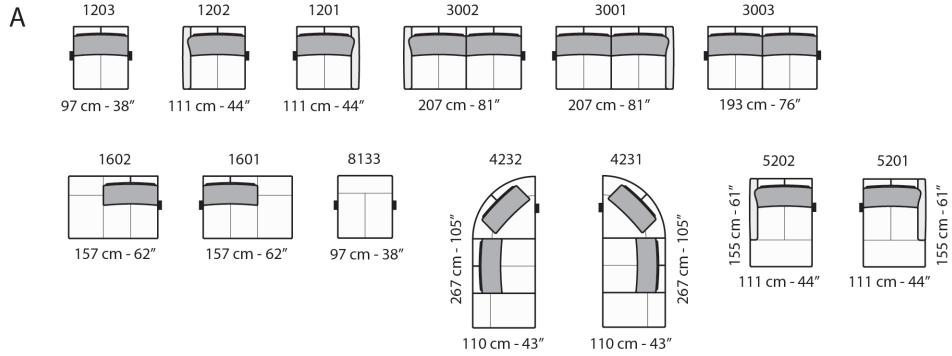

Dimensions	
ARM CHAIR	W41" / D43" / SD24-39" / H39" / SH17"
CONDO	W71" / D43" / SD24-39" / H39" / SH17"
LOVESEAT	W79" / D43" / SD24-39" / H39" / SH17"
SOFA	W87" / D43" / SD24-39" / H39" / SH17"
SMALL CHAISE SECTIONAL	W72" / D43-61" / SD24-39" / H39" / SH17"
MEDIUM CHAISE SECTIONAL	W80" / D43-61" / SD24-39" / H39" / SH17"
LARGE CHAISE SECTIONAL	W88" / D43-61" / SD24-39" / H39" / SH17"
SMALL SOFA SECTIONAL	W79" / D43-93" / SD24-39" / H39" / SH17"
MEDIUM SOFA SECTIONAL	W83" / D43-101" / SD24-39" / H39" / SH17"
LARGE SOFA SECTIONAL	W87" / D43-105" / SD24-39" / H39" / SH17"
Options	
	Configuration Upholstery Finish for legs Contrast stitching
Details	
	All back cushions have pendular mechanism Cushion coverings are not removable Sectional sides are not finished
Material	
	Wooden frame Seat/back cushions made with eco-friendly open cell polyurethane foam Metal legs

prices subject to change | delivery not included

tutti gli elementi del gruppo A hanno lo stesso modulo di seduta - all items in group A have the same seat width

tutti gli elementi del gruppo C hanno lo stesso modulo di seduta - all items in group C have the same seat width

3002 + 4231

317 cm - 125"

3002 + 5201

318 cm - 125"

3002 + 4504 + 1601

350 cm - 138"

3002 + 8133 + 4231

414 cm - 163"