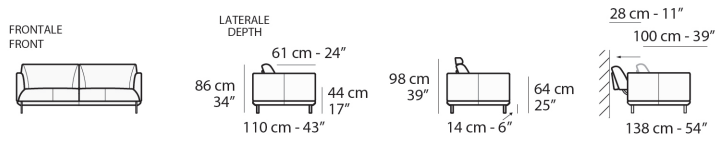

Dimensions	
ARM CHAIR	W41" / D43" / SD24-39" / H39" / SH17"
CONDO	W71" / D43" / SD24-39" / H39" / SH17"
LOVESEAT	W79" / D43" / SD24-39" / H39" / SH17"
SOFA	W87" / D43" / SD24-39" / H39" / SH17"
SMALL CHAISE SECTIONAL	W72" / D43-61" / SD24-39" / H39" / SH17"
MEDIUM CHAISE SECTIONAL	W80" / D43-61" / SD24-39" / H39" / SH17"
LARGE CHAISE SECTIONAL	W88" / D43-61" / SD24-39" / H39" / SH17"
SMALL SOFA SECTIONAL	W79" / D43-93" / SD24-39" / H39" / SH17"
MEDIUM SOFA SECTIONAL	W83" / D43-101" / SD24-39" / H39" / SH17"
LARGE SOFA SECTIONAL	W87" / D43-105" / SD24-39" / H39" / SH17"
Options	
	Configuration Upholstery Finish for legs Contrast stitching
Details	
	All back cushions have pendular mechanism Cushion coverings are not removable Sectional sides are not finished
Material	
	Wooden frame Seat/back cushions made with eco-friendly open cell polyurethane foam Metal legs

prices subject to change | delivery not included

tutti gli elementi del gruppo A hanno lo stesso modulo di seduta - all items in group A have the same seat width

tutti gli elementi del gruppo C hanno lo stesso modulo di seduta - all items in group C have the same seat width

3002 + 4231

317 cm - 125"

3002 + 5201

318 cm - 125"

3002 + 4504 + 1601

350 cm - 138"

3002 + 8133 + 4231

414 cm - 163"