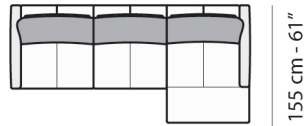

Dimensions	
ARM CHAIR	W41" / D43" / SD24-39" / H39" / SH17"
CONDO	W71" / D43" / SD24-39" / H39" / SH17"
LOVESEAT	W79" / D43" / SD24-39" / H39" / SH17"
SOFA	W87" / D43" / SD24-39" / H39" / SH17"
SMALL CHAISE SECTIONAL	W72" / D43-61" / SD24-39" / H39" / SH17"
MEDIUM CHAISE SECTIONAL	W80" / D43-61" / SD24-39" / H39" / SH17"
LARGE CHAISE SECTIONAL	W88" / D43-61" / SD24-39" / H39" / SH17"
SMALL SOFA SECTIONAL	W79" / D43-93" / SD24-39" / H39" / SH17"
MEDIUM SOFA SECTIONAL	W83" / D43-101" / SD24-39" / H39" / SH17"
LARGE SOFA SECTIONAL	W87" / D43-105" / SD24-39" / H39" / SH17"
Options	
	Configuration Upholstery Finish for legs Contrast stitching
Details	
	All back cushions have pendular mechanism Cushion coverings are not removable Sectional sides are not finished
Material	
	Wooden frame Seat/back cushions made with eco-friendly open cell polyurethane foam Metal legs

prices subject to change | delivery not included

tutti gli elementi del gruppo A hanno lo stesso modulo di seduta - all items in group A have the same seat width

tutti gli elementi del gruppo C hanno lo stesso modulo di seduta - all items in group C have the same seat width

3002 + 4231

317 cm - 125"

3002 + 5201

318 cm - 125"

3002 + 4504 + 1601

350 cm - 138"

3002 + 8133 + 4231

414 cm - 163"