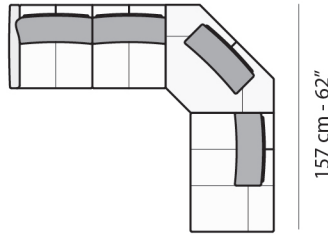

Dimensions	
ARM CHAIR	W41" / D43" / SD24-39" / H39" / SH17"
CONDO	W71" / D43" / SD24-39" / H39" / SH17"
LOVESEAT	W79" / D43" / SD24-39" / H39" / SH17"
SOFA	W87" / D43" / SD24-39" / H39" / SH17"
SMALL CHAISE SECTIONAL	W72" / D43-61" / SD24-39" / H39" / SH17"
MEDIUM CHAISE SECTIONAL	W80" / D43-61" / SD24-39" / H39" / SH17"
LARGE CHAISE SECTIONAL	W88" / D43-61" / SD24-39" / H39" / SH17"
SMALL SOFA SECTIONAL	W79" / D43-93" / SD24-39" / H39" / SH17"
MEDIUM SOFA SECTIONAL	W83" / D43-101" / SD24-39" / H39" / SH17"
LARGE SOFA SECTIONAL	W87" / D43-105" / SD24-39" / H39" / SH17"
Options	
	Configuration Upholstery Finish for legs Contrast stitching
Details	
	All back cushions have pendular mechanism Cushion coverings are not removable Sectional sides are not finished
Material	
	Wooden frame Seat/back cushions made with eco-friendly open cell polyurethane foam Metal legs

3002 + 4231

317 cm - 125"

3002 + 5201

318 cm - 125"

3002 + 4504 + 1601

350 cm - 138"

3002 + 8133 + 4231

414 cm - 163"