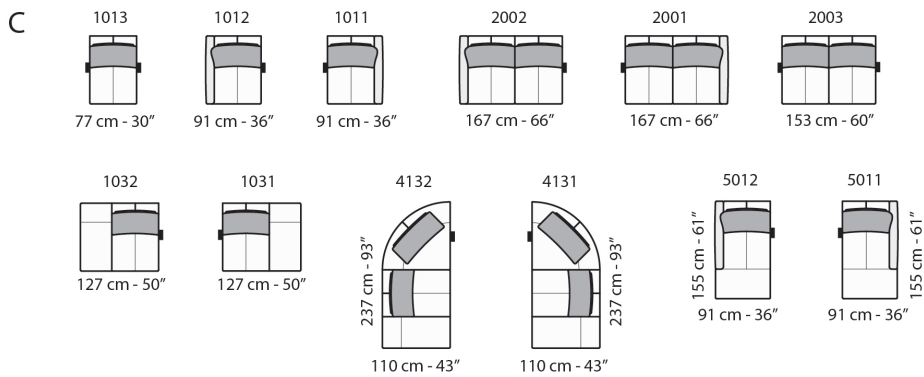

Dimensions	
ARM CHAIR	W41" / D43" / SD24-39" / H39" / SH17"
CONDO	W71" / D43" / SD24-39" / H39" / SH17"
LOVESEAT	W79" / D43" / SD24-39" / H39" / SH17"
SOFA	W87" / D43" / SD24-39" / H39" / SH17"
SMALL CHAISE SECTIONAL	W72" / D43-61" / SD24-39" / H39" / SH17"
MEDIUM CHAISE SECTIONAL	W80" / D43-61" / SD24-39" / H39" / SH17"
LARGE CHAISE SECTIONAL	W88" / D43-61" / SD24-39" / H39" / SH17"
SMALL SOFA SECTIONAL	W79" / D43-93" / SD24-39" / H39" / SH17"
MEDIUM SOFA SECTIONAL	W83" / D43-101" / SD24-39" / H39" / SH17"
LARGE SOFA SECTIONAL	W87" / D43-105" / SD24-39" / H39" / SH17"
Options	
	Configuration Upholstery Finish for legs Contrast stitching
Details	
	All back cushions have pendular mechanism Cushion coverings are not removable Sectional sides are not finished
Material	
	Wooden frame Seat/back cushions made with eco-friendly open cell polyurethane foam Metal legs

prices subject to change | delivery not included

tutti gli elementi del gruppo A hanno lo stesso modulo di seduta - all items in group A have the same seat width

tutti gli elementi del gruppo C hanno lo stesso modulo di seduta - all items in group C have the same seat width

3002 + 4231

317 cm - 125"

3002 + 5201

318 cm - 125"

3002 + 4504 + 1601

350 cm - 138"

3002 + 8133 + 4231

414 cm - 163"