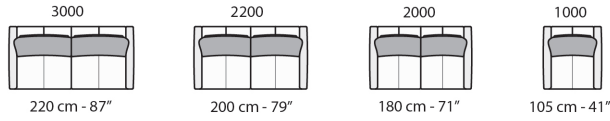

Dimensions	
ARM CHAIR	W41" / D43" / SD24-39" / H39" / SH17"
CONDO	W71" / D43" / SD24-39" / H39" / SH17"
LOVESEAT	W79" / D43" / SD24-39" / H39" / SH17"
SOFA	W87" / D43" / SD24-39" / H39" / SH17"
SMALL CHAISE SECTIONAL	W72" / D43-61" / SD24-39" / H39" / SH17"
MEDIUM CHAISE SECTIONAL	W80" / D43-61" / SD24-39" / H39" / SH17"
LARGE CHAISE SECTIONAL	W88" / D43-61" / SD24-39" / H39" / SH17"
SMALL SOFA SECTIONAL	W79" / D43-93" / SD24-39" / H39" / SH17"
MEDIUM SOFA SECTIONAL	W83" / D43-101" / SD24-39" / H39" / SH17"
LARGE SOFA SECTIONAL	W87" / D43-105" / SD24-39" / H39" / SH17"
Options	
	Configuration Upholstery Finish for legs Contrast stitching
Details	
	All back cushions have pendular mechanism Cushion coverings are not removable Sectional sides are not finished
Material	
	Wooden frame Seat/back cushions made with eco-friendly open cell polyurethane foam Metal legs

prices subject to change | delivery not included

tutti gli elementi del gruppo A hanno lo stesso modulo di seduta - all items in group A have the same seat width

tutti gli elementi del gruppo C hanno lo stesso modulo di seduta - all items in group C have the same seat width

3002 + 4231

317 cm - 125"

3002 + 5201

318 cm - 125"

3002 + 4504 + 1601

350 cm - 138"

3002 + 8133 + 4231

414 cm - 163"