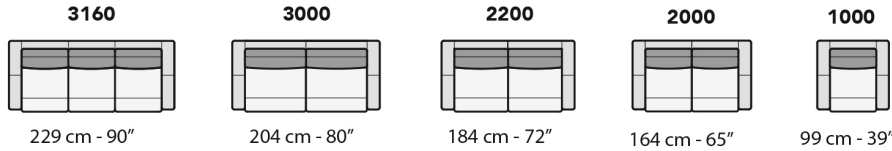

Dimensions

CONDO	W72" D39" SD22" H32" SH19"
LOVESEAT	W80" D39" SD22" H32" SH19"
SOFA	W90" D39" SD22" H32" SH19"
SMALL CHAISE SECTIONAL	W90" D39-61" SD22" H32" SH19"
MEDIUM CHAISE SECTIONAL	W102" D39-61" SD22" H32" SH19"
LARGE CHAISE SECTIONAL	W114" D39-61" SD22" H32" SH19"
SMALL SOFA SECTIONAL	W90" D90" SD22" H32" SH19"
MEDIUM SOFA SECTIONAL	W102" D102" SD22" H32" SH19"
LARGE SOFA SECTIONAL	W114" D114" SD22" H32" SH19"

Options

Configuration
 Upholstery
 Contrast stitching
 Taller headrest
 Finish for legs

Details

Removable seat and back cushions

Material

Wooden frame
 Metal base + legs
 High density foam

prices subject to change | delivery not included

FRONTALE
FRONT

LATERALE
DEPTH

tutti gli elementi del gruppo A hanno lo stesso modulo di seduta - all items in group A have the same seat width

tutti gli elementi del gruppo B hanno lo stesso modulo di seduta - all items in group B have the same seat width