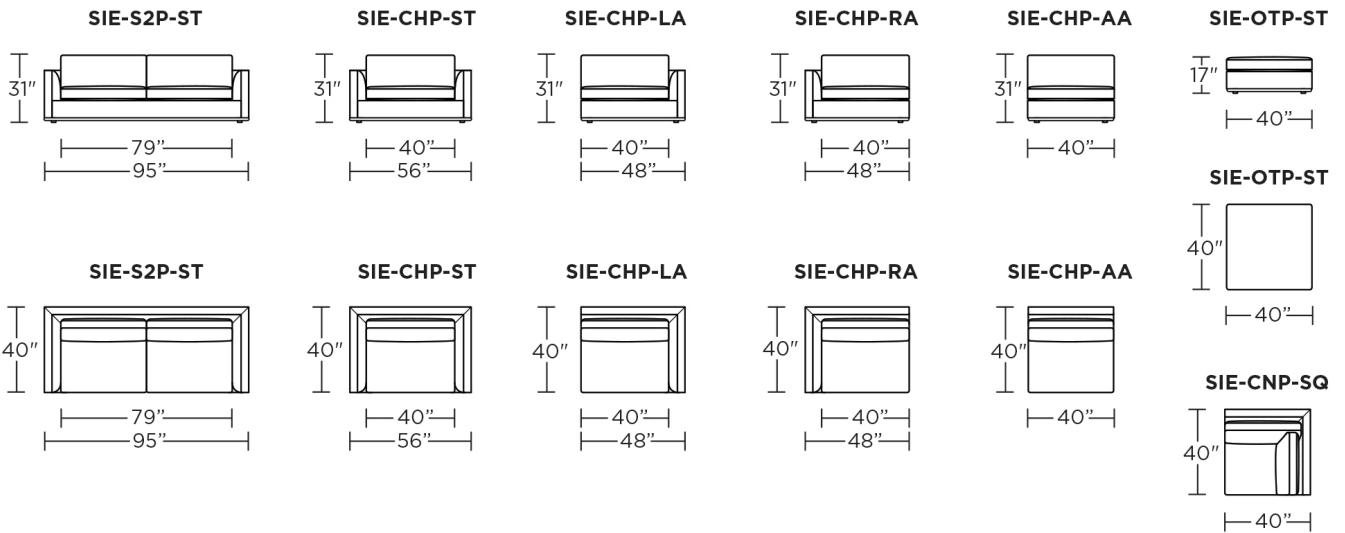

<p>Dimensions</p> <p>SMALL SOFA</p> <p>LARGE SOFA</p> <p>LF + RF ONE ARM</p> <p>ARMLESS</p> <p>CORNER</p> <p>OTTOMAN</p>	<p>W56" / D40" / SD24" / H31" / SH17"</p> <p>W95" / D40" / SD24" / H31" / SH17"</p> <p>W48" / D40" / SD24" / H31" / SH17"</p> <p>W40" / D40" / SD24" / H31" / SH17"</p> <p>W40" / D40" / SD24" / H31" / SH17"</p> <p>W40" / D40" / H17</p>
	<p>Options</p> <p>Configuration</p> <p>Upholstery</p> <p>Base finish</p> <p>Fiberfilled back cushions</p> <p>Firmer seat cushions</p> <p>Deeper seat - see dimensions for Grand sizing</p>
	<p>Details</p> <p>Loose back + arm cushions</p> <p>Double needle topstitch seams</p> <p>Advanced unidirectional suspension system</p> <p>Made in America</p>
	<p>Material</p> <p>Leather or fabric</p> <p>Brushed stainless steel</p> <p>High density foam</p> <p>Down fill</p>

prices subject to change | delivery not included

Studio:

Grand:

Studio:

Grand: