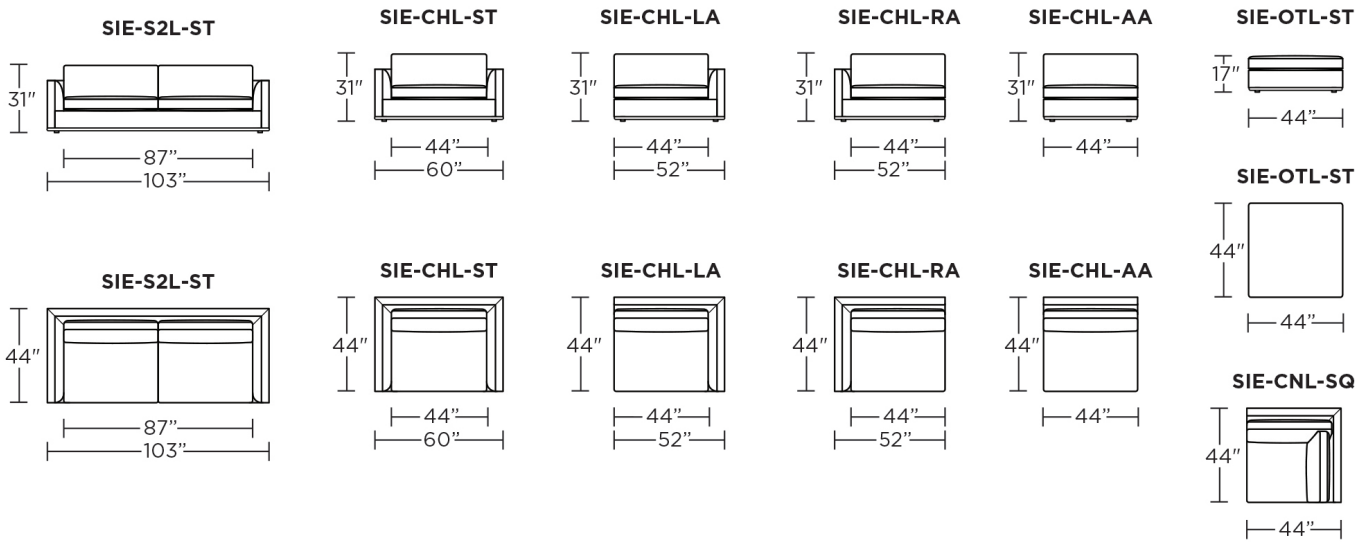

<p>Dimensions</p> <p>SMALL SOFA</p> <p>LARGE SOFA</p> <p>LF + RF ONE ARM</p> <p>ARMLESS</p> <p>CORNER</p> <p>OTTOMAN</p>	<p>W56" / D40" / SD24" / H31" / SH17"</p> <p>W95" / D40" / SD24" / H31" / SH17"</p> <p>W48" / D40" / SD24" / H31" / SH17"</p> <p>W40" / D40" / SD24" / H31" / SH17"</p> <p>W40" / D40" / SD24" / H31" / SH17"</p> <p>W40" / D40" / H17</p>
	<p>Options</p> <p>Configuration</p> <p>Upholstery</p> <p>Base finish</p> <p>Fiberfilled back cushions</p> <p>Firmer seat cushions</p> <p>Deeper seat - see dimensions for Grand sizing</p>
	<p>Details</p> <p>Loose back + arm cushions</p> <p>Double needle topstitch seams</p> <p>Advanced unidirectional suspension system</p> <p>Made in America</p>
	<p>Material</p> <p>Leather or fabric</p> <p>Brushed stainless steel</p> <p>High density foam</p> <p>Down fill</p>

prices subject to change | delivery not included

Studio:

Grand:

Studio:

Grand: