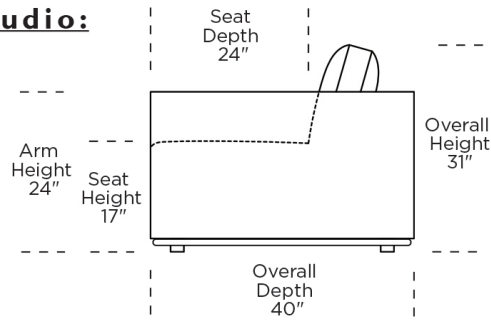

<p>Dimensions</p> <p>SMALL SOFA</p> <p>LARGE SOFA</p> <p>LF + RF ONE ARM</p> <p>ARMLESS</p> <p>CORNER</p> <p>OTTOMAN</p>	<p>W56" / D40" / SD24" / H31" / SH17"</p> <p>W95" / D40" / SD24" / H31" / SH17"</p> <p>W48" / D40" / SD24" / H31" / SH17"</p> <p>W40" / D40" / SD24" / H31" / SH17"</p> <p>W40" / D40" / SD24" / H31" / SH17"</p> <p>W40" / D40" / H17</p>
	<p>Options</p> <p>Configuration</p> <p>Upholstery</p> <p>Base finish</p> <p>Fiberfilled back cushions</p> <p>Firmer seat cushions</p> <p>Deeper seat - see dimensions for Grand sizing</p>
	<p>Details</p> <p>Loose back + arm cushions</p> <p>Double needle topstitch seams</p> <p>Advanced unidirectional suspension system</p> <p>Made in America</p>
	<p>Material</p> <p>Leather or fabric</p> <p>Brushed stainless steel</p> <p>High density foam</p> <p>Down fill</p>

prices subject to change | delivery not included

Studio:

Grand:

Studio:

Grand: