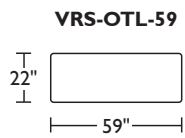

Studio:

Grand:

Studio:

Grand: