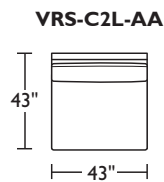

<p>Dimensions</p> <p>RF + LF ARM</p> <p>ARMLESS</p> <p>CORNER</p>	<p>W49" / D34" / SD22" / H32" / SH18" / AH18"-24"</p> <p>W34" / D34" / SD22" / H32" / SH18"</p> <p>W34" / D34" / SD22" / H32" / SH18" / AH18"-24"</p>
<p>Options</p>	<p>Configuration</p> <p>Upholstery</p> <p>Base finish</p> <p>Deep seat: see dimensions for Grand sizing</p>
<p>Details</p>	<p>Advanced unidirectional suspension system</p> <p>Premium high-density, high-resiliency foam seat cushions encased in down</p> <p>Down-filled back cushions</p> <p>Adjustable height down-filled arm cushions</p> <p>Loose back and seat cushions on all armless pieces</p> <p>Loose back and semi-attached seat cushions on all pieces with arms</p> <p>Knife edge cushions</p> <p>Recessed floating legs</p>
<p>Material</p>	<p>Leather, Fabric, or Ultrasuede</p>

prices subject to change | delivery not included

Studio:

Grand:

Studio:

Grand: