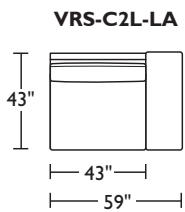

<p>Dimensions</p> <p>RF + LF ARM</p> <p>ARMLESS</p> <p>CORNER</p>	<p>W49" / D34" / SD22" / H32" / SH18" / AH18"-24"</p> <p>W34" / D34" / SD22" / H32" / SH18"</p> <p>W34" / D34" / SD22" / H32" / SH18" / AH18"-24"</p>
<p>Options</p>	<p>Configuration</p> <p>Upholstery</p> <p>Base finish</p> <p>Deep seat: see dimensions for Grand sizing</p>
<p>Details</p>	<p>Advanced unidirectional suspension system</p> <p>Premium high-density, high-resiliency foam seat cushions encased in down</p> <p>Down-filled back cushions</p> <p>Adjustable height down-filled arm cushions</p> <p>Loose back and seat cushions on all armless pieces</p> <p>Loose back and semi-attached seat cushions on all pieces with arms</p> <p>Knife edge cushions</p> <p>Recessed floating legs</p>
<p>Material</p>	<p>Leather, Fabric, or Ultrasuede</p>

prices subject to change | delivery not included

Studio:

Grand:

Studio:

Grand: