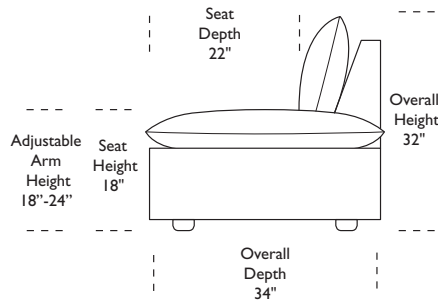

<p>Dimensions</p> <p>RF + LF ARM</p> <p>ARMLESS</p> <p>CORNER</p>	<p>W49" / D34" / SD22" / H32" / SH18" / AH18"-24"</p> <p>W34" / D34" / SD22" / H32" / SH18"</p> <p>W34" / D34" / SD22" / H32" / SH18" / AH18"-24"</p>
<p>Options</p>	<p>Configuration</p> <p>Upholstery</p> <p>Base finish</p> <p>Deep seat: see dimensions for Grand sizing</p>
<p>Details</p>	<p>Advanced unidirectional suspension system</p> <p>Premium high-density, high-resiliency foam seat cushions encased in down</p> <p>Down-filled back cushions</p> <p>Adjustable height down-filled arm cushions</p> <p>Loose back and seat cushions on all armless pieces</p> <p>Loose back and semi-attached seat cushions on all pieces with arms</p> <p>Knife edge cushions</p> <p>Recessed floating legs</p>
<p>Material</p>	<p>Leather, Fabric, or Ultrasuede</p>

prices subject to change | delivery not included

Studio:

Grand:

Studio:

Grand: