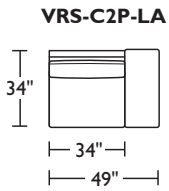

<p>Dimensions</p> <p>RF + LF ARM</p> <p>ARMLESS</p> <p>CORNER</p>	<p>W49" / D34" / SD22" / H32" / SH18" / AH18"-24"</p> <p>W34" / D34" / SD22" / H32" / SH18"</p> <p>W34" / D34" / SD22" / H32" / SH18" / AH18"-24"</p>
<p>Options</p>	<p>Configuration</p> <p>Upholstery</p> <p>Base finish</p> <p>Deep seat: see dimensions for Grand sizing</p>
<p>Details</p>	<p>Advanced unidirectional suspension system</p> <p>Premium high-density, high-resiliency foam seat cushions encased in down</p> <p>Down-filled back cushions</p> <p>Adjustable height down-filled arm cushions</p> <p>Loose back and seat cushions on all armless pieces</p> <p>Loose back and semi-attached seat cushions on all pieces with arms</p> <p>Knife edge cushions</p> <p>Recessed floating legs</p>
<p>Material</p>	<p>Leather, Fabric, or Ultrasuede</p>

prices subject to change | delivery not included

Studio:

Grand:

Studio:

Grand: