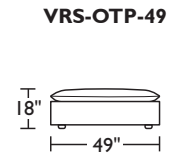

<p>Dimensions</p> <p>RF + LF ARM</p> <p>ARMLESS</p> <p>CORNER</p>	<p>W49" / D34" / SD22" / H32" / SH18" / AH18"-24"</p> <p>W34" / D34" / SD22" / H32" / SH18"</p> <p>W34" / D34" / SD22" / H32" / SH18" / AH18"-24"</p>
<p>Options</p>	<p>Configuration</p> <p>Upholstery</p> <p>Base finish</p> <p>Deep seat: see dimensions for Grand sizing</p>
<p>Details</p>	<p>Advanced unidirectional suspension system</p> <p>Premium high-density, high-resiliency foam seat cushions encased in down</p> <p>Down-filled back cushions</p> <p>Adjustable height down-filled arm cushions</p> <p>Loose back and seat cushions on all armless pieces</p> <p>Loose back and semi-attached seat cushions on all pieces with arms</p> <p>Knife edge cushions</p> <p>Recessed floating legs</p>
<p>Material</p>	<p>Leather, Fabric, or Ultrasuede</p>

prices subject to change | delivery not included

Studio:

Grand:

Studio:

Grand: