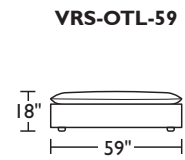

<p>Dimensions</p> <p>RF + LF ARM</p> <p>ARMLESS</p> <p>CORNER</p>	<p>W49" / D34" / SD22" / H32" / SH18" / AH18"-24"</p> <p>W34" / D34" / SD22" / H32" / SH18"</p> <p>W34" / D34" / SD22" / H32" / SH18" / AH18"-24"</p>
<p>Options</p>	<p>Configuration</p> <p>Upholstery</p> <p>Base finish</p> <p>Deep seat: see dimensions for Grand sizing</p>
<p>Details</p>	<p>Advanced unidirectional suspension system</p> <p>Premium high-density, high-resiliency foam seat cushions encased in down</p> <p>Down-filled back cushions</p> <p>Adjustable height down-filled arm cushions</p> <p>Loose back and seat cushions on all armless pieces</p> <p>Loose back and semi-attached seat cushions on all pieces with arms</p> <p>Knife edge cushions</p> <p>Recessed floating legs</p>
<p>Material</p>	<p>Leather, Fabric, or Ultrasuede</p>

prices subject to change | delivery not included

Studio:

Grand:

Studio:

Grand: