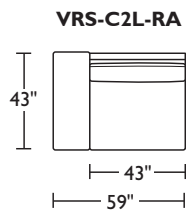

<p>Dimensions</p> <p>RF + LF ARM</p> <p>ARMLESS</p> <p>CORNER</p>	<p>W49" / D34" / SD22" / H32" / SH18" / AH18"-24"</p> <p>W34" / D34" / SD22" / H32" / SH18"</p> <p>W34" / D34" / SD22" / H32" / SH18" / AH18"-24"</p>
<p>Options</p>	<p>Configuration</p> <p>Upholstery</p> <p>Base finish</p> <p>Deep seat: see dimensions for Grand sizing</p>
<p>Details</p>	<p>Advanced unidirectional suspension system</p> <p>Premium high-density, high-resiliency foam seat cushions encased in down</p> <p>Down-filled back cushions</p> <p>Adjustable height down-filled arm cushions</p> <p>Loose back and seat cushions on all armless pieces</p> <p>Loose back and semi-attached seat cushions on all pieces with arms</p> <p>Knife edge cushions</p> <p>Recessed floating legs</p>
<p>Material</p>	<p>Leather, Fabric, or Ultrasuede</p>

prices subject to change | delivery not included

Studio:

Grand:

Studio:

Grand: