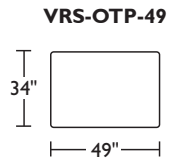

Studio:

Grand:

Studio:

Grand: