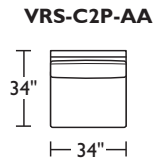

<p>Dimensions</p> <p>RF + LF ARM</p> <p>ARMLESS</p> <p>CORNER</p>	<p>W49" / D34" / SD22" / H32" / SH18" / AH18"-24"</p> <p>W34" / D34" / SD22" / H32" / SH18"</p> <p>W34" / D34" / SD22" / H32" / SH18" / AH18"-24"</p>
<p>Options</p>	<p>Configuration</p> <p>Upholstery</p> <p>Base finish</p> <p>Deep seat: see dimensions for Grand sizing</p>
<p>Details</p>	<p>Advanced unidirectional suspension system</p> <p>Premium high-density, high-resiliency foam seat cushions encased in down</p> <p>Down-filled back cushions</p> <p>Adjustable height down-filled arm cushions</p> <p>Loose back and seat cushions on all armless pieces</p> <p>Loose back and semi-attached seat cushions on all pieces with arms</p> <p>Knife edge cushions</p> <p>Recessed floating legs</p>
<p>Material</p>	<p>Leather, Fabric, or Ultrasuede</p>

prices subject to change | delivery not included

Studio:

Grand:

Studio:

Grand: