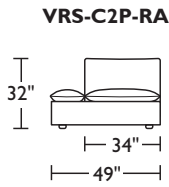

<p>Dimensions</p> <p>RF + LF ARM</p> <p>ARMLESS</p> <p>CORNER</p>	<p>W49" / D34" / SD22" / H32" / SH18" / AH18"-24"</p> <p>W34" / D34" / SD22" / H32" / SH18"</p> <p>W34" / D34" / SD22" / H32" / SH18" / AH18"-24"</p>
<p>Options</p>	<p>Configuration</p> <p>Upholstery</p> <p>Base finish</p> <p>Deep seat: see dimensions for Grand sizing</p>
<p>Details</p>	<p>Advanced unidirectional suspension system</p> <p>Premium high-density, high-resiliency foam seat cushions encased in down</p> <p>Down-filled back cushions</p> <p>Adjustable height down-filled arm cushions</p> <p>Loose back and seat cushions on all armless pieces</p> <p>Loose back and semi-attached seat cushions on all pieces with arms</p> <p>Knife edge cushions</p> <p>Recessed floating legs</p>
<p>Material</p>	<p>Leather, Fabric, or Ultrasuede</p>

prices subject to change | delivery not included

Studio:

Grand:

Studio:

Grand: