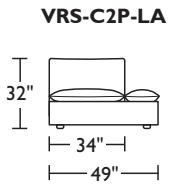

<p>Dimensions</p> <p>RF + LF ARM</p> <p>ARMLESS</p> <p>CORNER</p>	<p>W49" / D34" / SD22" / H32" / SH18" / AH18"-24"</p> <p>W34" / D34" / SD22" / H32" / SH18"</p> <p>W34" / D34" / SD22" / H32" / SH18" / AH18"-24"</p>
<p>Options</p>	<p>Configuration</p> <p>Upholstery</p> <p>Base finish</p> <p>Deep seat: see dimensions for Grand sizing</p>
<p>Details</p>	<p>Advanced unidirectional suspension system</p> <p>Premium high-density, high-resiliency foam seat cushions encased in down</p> <p>Down-filled back cushions</p> <p>Adjustable height down-filled arm cushions</p> <p>Loose back and seat cushions on all armless pieces</p> <p>Loose back and semi-attached seat cushions on all pieces with arms</p> <p>Knife edge cushions</p> <p>Recessed floating legs</p>
<p>Material</p>	<p>Leather, Fabric, or Ultrasuede</p>

prices subject to change | delivery not included

Studio:

Grand:

Studio:

Grand: