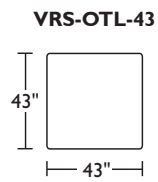

Studio:

Grand:

Studio:

Grand: