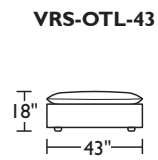

<p>Dimensions</p> <p>RF + LF ARM</p> <p>ARMLESS</p> <p>CORNER</p>	<p>W49" / D34" / SD22" / H32" / SH18" / AH18"-24"</p> <p>W34" / D34" / SD22" / H32" / SH18"</p> <p>W34" / D34" / SD22" / H32" / SH18" / AH18"-24"</p>
<p>Options</p>	<p>Configuration</p> <p>Upholstery</p> <p>Base finish</p> <p>Deep seat: see dimensions for Grand sizing</p>
<p>Details</p>	<p>Advanced unidirectional suspension system</p> <p>Premium high-density, high-resiliency foam seat cushions encased in down</p> <p>Down-filled back cushions</p> <p>Adjustable height down-filled arm cushions</p> <p>Loose back and seat cushions on all armless pieces</p> <p>Loose back and semi-attached seat cushions on all pieces with arms</p> <p>Knife edge cushions</p> <p>Recessed floating legs</p>
<p>Material</p>	<p>Leather, Fabric, or Ultrasuede</p>

prices subject to change | delivery not included

Studio:

Grand:

Studio:

Grand: