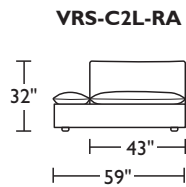

<p>Dimensions</p> <p>RF + LF ARM</p> <p>ARMLESS</p> <p>CORNER</p>	<p>W49" / D34" / SD22" / H32" / SH18" / AH18"-24"</p> <p>W34" / D34" / SD22" / H32" / SH18"</p> <p>W34" / D34" / SD22" / H32" / SH18" / AH18"-24"</p>
<p>Options</p>	<p>Configuration</p> <p>Upholstery</p> <p>Base finish</p> <p>Deep seat: see dimensions for Grand sizing</p>
<p>Details</p>	<p>Advanced unidirectional suspension system</p> <p>Premium high-density, high-resiliency foam seat cushions encased in down</p> <p>Down-filled back cushions</p> <p>Adjustable height down-filled arm cushions</p> <p>Loose back and seat cushions on all armless pieces</p> <p>Loose back and semi-attached seat cushions on all pieces with arms</p> <p>Knife edge cushions</p> <p>Recessed floating legs</p>
<p>Material</p>	<p>Leather, Fabric, or Ultrasuede</p>

prices subject to change | delivery not included

Studio:

Grand:

Studio:

Grand: