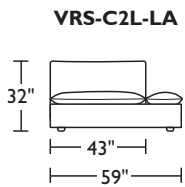

<p>Dimensions</p> <p>RF + LF ARM</p> <p>ARMLESS</p> <p>CORNER</p>	<p>W49" / D34" / SD22" / H32" / SH18" / AH18"-24"</p> <p>W34" / D34" / SD22" / H32" / SH18"</p> <p>W34" / D34" / SD22" / H32" / SH18" / AH18"-24"</p>
<p>Options</p>	<p>Configuration</p> <p>Upholstery</p> <p>Base finish</p> <p>Deep seat: see dimensions for Grand sizing</p>
<p>Details</p>	<p>Advanced unidirectional suspension system</p> <p>Premium high-density, high-resiliency foam seat cushions encased in down</p> <p>Down-filled back cushions</p> <p>Adjustable height down-filled arm cushions</p> <p>Loose back and seat cushions on all armless pieces</p> <p>Loose back and semi-attached seat cushions on all pieces with arms</p> <p>Knife edge cushions</p> <p>Recessed floating legs</p>
<p>Material</p>	<p>Leather, Fabric, or Ultrasuede</p>

prices subject to change | delivery not included

Studio:

Grand:

Studio:

Grand: