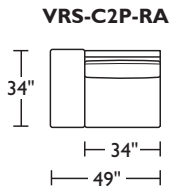

Studio:

Grand:

Studio:

Grand: