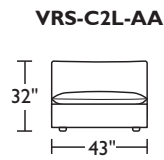

<p>Dimensions</p> <p>RF + LF ARM</p> <p>ARMLESS</p> <p>CORNER</p>	<p>W49" / D34" / SD22" / H32" / SH18" / AH18"-24"</p> <p>W34" / D34" / SD22" / H32" / SH18"</p> <p>W34" / D34" / SD22" / H32" / SH18" / AH18"-24"</p>
<p>Options</p>	<p>Configuration</p> <p>Upholstery</p> <p>Base finish</p> <p>Deep seat: see dimensions for Grand sizing</p>
<p>Details</p>	<p>Advanced unidirectional suspension system</p> <p>Premium high-density, high-resiliency foam seat cushions encased in down</p> <p>Down-filled back cushions</p> <p>Adjustable height down-filled arm cushions</p> <p>Loose back and seat cushions on all armless pieces</p> <p>Loose back and semi-attached seat cushions on all pieces with arms</p> <p>Knife edge cushions</p> <p>Recessed floating legs</p>
<p>Material</p>	<p>Leather, Fabric, or Ultrasuede</p>

prices subject to change | delivery not included

Studio:

Grand:

Studio:

Grand: