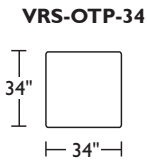

Studio:

Grand:

Studio:

Grand: