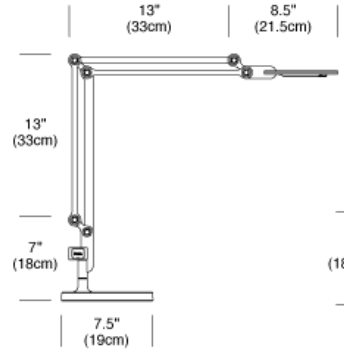

SUSTAINABILITY FEATURES

- Ships flat-packed
- Minimal use of materials
- Contains no hazardous materials such as mercury
- 97% of material is recyclable
- Lasts for 50K hours or 25 years of daily use
- Uses only 7W of power (90% more efficient than a comparable halogen light source, 40% more efficient than CFLs)
- Designed for disassembly
- Disparate materials are easy to separate for recycling