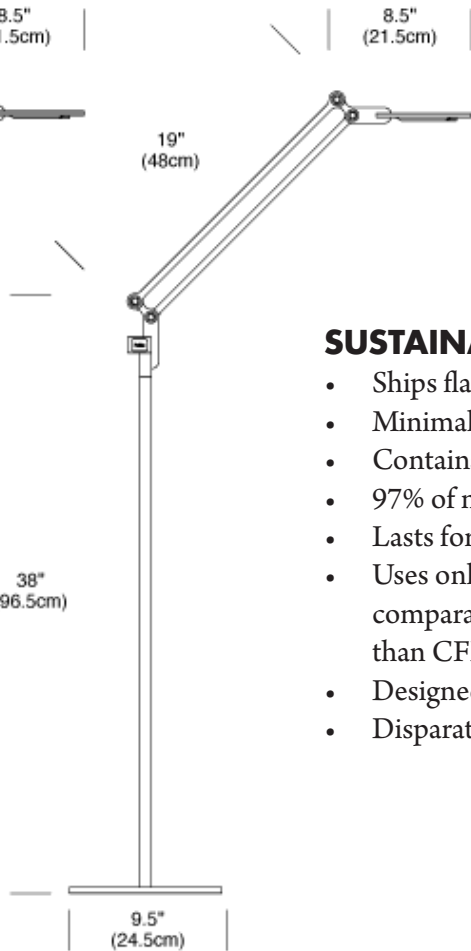

SUSTAINABILITY FEATURES

- Ships flat-packed
- Minimal use of materials
- Contains no hazardous materials such as mercury
- 97% of material is recyclable
- Lasts for 50K hours or 25 years of daily use
- Uses only 7W of power (90% more efficient than a comparable halogen light source, 40% more efficient than CFLs)
- Designed for disassembly
- Disparate materials are easy to separate for recycling