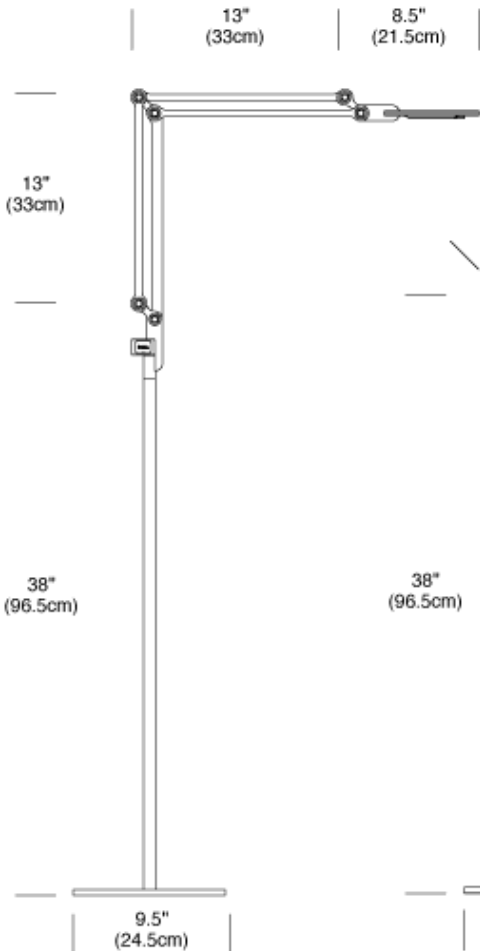

SUSTAINABILITY FEATURES

- Ships flat-packed
- Minimal use of materials
- Contains no hazardous materials such as mercury
- 97% of material is recyclable
- Lasts for 50K hours or 25 years of daily use
- Uses only 7W of power (90% more efficient than a comparable halogen light source, 40% more efficient than CFLs)
- Designed for disassembly
- Disparate materials are easy to separate for recycling