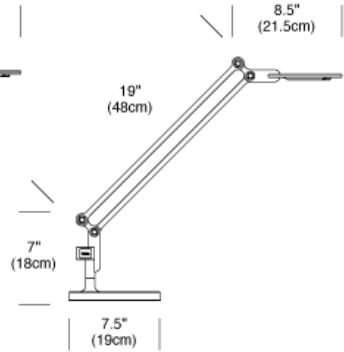

SUSTAINABILITY FEATURES

- Ships flat-packed
- Minimal use of materials
- Contains no hazardous materials such as mercury
- 97% of material is recyclable
- Lasts for 50K hours or 25 years of daily use
- Uses only 7W of power (90% more efficient than a comparable halogen light source, 40% more efficient than CFLs)
- Designed for disassembly
- Disparate materials are easy to separate for recycling