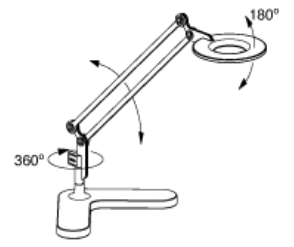

SUSTAINABILITY FEATURES

- Ships flat-packed
- Minimal use of materials
- Contains no hazardous materials such as mercury
- 97% of material is recyclable
- Lasts for 50K hours or 25 years of daily use
- Uses only 7W of power (90% more efficient than a comparable halogen light source, 40% more efficient than CFLs)
- Designed for disassembly
- Disparate materials are easy to separate for recycling