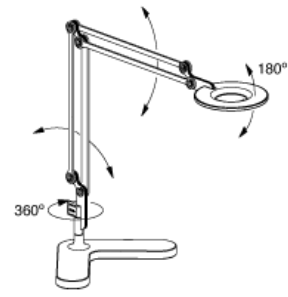

SUSTAINABILITY FEATURES

- Ships flat-packed
- Minimal use of materials
- Contains no hazardous materials such as mercury
- 97% of material is recyclable
- Lasts for 50K hours or 25 years of daily use
- Uses only 7W of power (90% more efficient than a comparable halogen light source, 40% more efficient than CFLs)
- Designed for disassembly
- Disparate materials are easy to separate for recycling