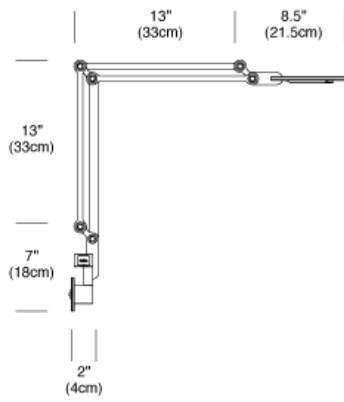

SUSTAINABILITY FEATURES

- Ships flat-packed
- Minimal use of materials
- Contains no hazardous materials such as mercury
- 97% of material is recyclable
- Lasts for 50K hours or 25 years of daily use
- Uses only 7W of power (90% more efficient than a comparable halogen light source, 40% more efficient than CFLs)
- Designed for disassembly
- Disparate materials are easy to separate for recycling