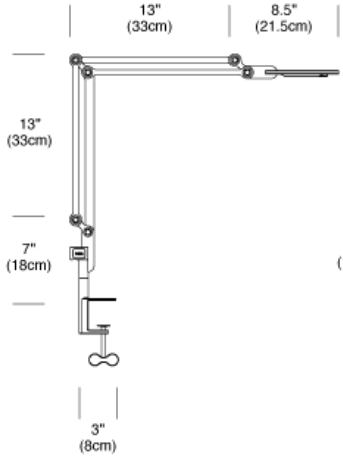

SUSTAINABILITY FEATURES

- Ships flat-packed
- Minimal use of materials
- Contains no hazardous materials such as mercury
- 97% of material is recyclable
- Lasts for 50K hours or 25 years of daily use
- Uses only 7W of power (90% more efficient than a comparable halogen light source, 40% more efficient than CFLs)
- Designed for disassembly
- Disparate materials are easy to separate for recycling