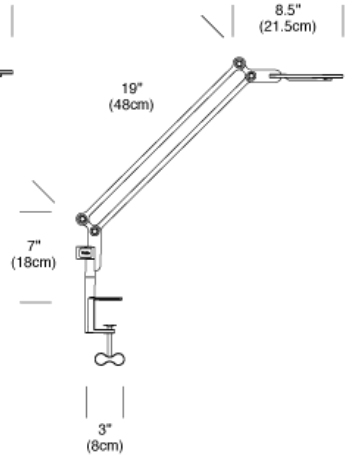

SUSTAINABILITY FEATURES

- Ships flat-packed
- Minimal use of materials
- Contains no hazardous materials such as mercury
- 97% of material is recyclable
- Lasts for 50K hours or 25 years of daily use
- Uses only 7W of power (90% more efficient than a comparable halogen light source, 40% more efficient than CFLs)
- Designed for disassembly
- Disparate materials are easy to separate for recycling