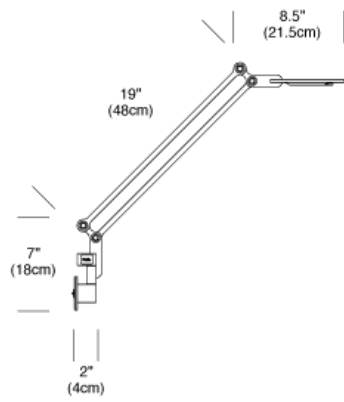

SUSTAINABILITY FEATURES

- Ships flat-packed
- Minimal use of materials
- Contains no hazardous materials such as mercury
- 97% of material is recyclable
- Lasts for 50K hours or 25 years of daily use
- Uses only 7W of power (90% more efficient than a comparable halogen light source, 40% more efficient than CFLs)
- Designed for disassembly
- Disparate materials are easy to separate for recycling